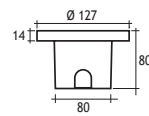

Lampholder : G4
Reflector : -
Diffuser : Clear Glass
CLASS III

HALOGEN 12V 10-20W

Alum Code No 302101
Stainless Steel Code No 306101

Recessing Box