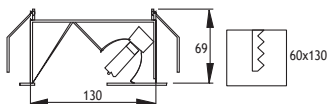

SERIES 202 : IN FALSE CEILING

Lampholder : Gu4

Reflector : Asymmetrical

Diffuser : Clear Glass

Transformer is not included.

Remote transformer should be used.

Class III

Lampholder : G9

Reflector : Asymmetrical

Diffuser : Clear Glass

Class I

HALOGEN 12V 20W

Serie 102

Serie 202

Code No

355111

375111

HALOGEN 240V 25W

Serie 102

Serie 202

Code No

355101

375101