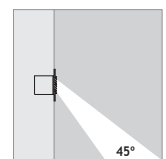

MILET 1 WALL RECESSED FIXTURES

IP55 IK10

Available in any of these RAL colors

Lampholder : G4
Reflector : -
Diffuser : Clear Glass
CLASS III

HALOGEN 12V 10-20W

Alum Code No 301101
Stainless Steel Code No 305101

Lampholder : Gu 5.3
Reflector : -
Diffuser : Clear Glass
CLASS III

HALOGEN 12V 35W

Alum Code No 301111
Stainless Steel Code No 305111

Lampholder : G9
Reflector : 40°
Diffuser : Clear Glass
CLASS I

HALOGEN 240V 40W

Alum Code No 301121
Stainless Steel Code No 305121

Lampholder : Gu 10
Reflector : -
Diffuser : Clear Glass
CLASS I

HALOGEN 240V 50W

Alum Code No 301131
Stainless Steel Code No 305131