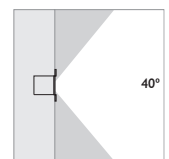

Recessing Box

Lampholder : G9  
Reflector : 40°  
Diffuser : Clear Glass  
CLASS I

HALOGEN 240V 40W

Alum	Code No
	304121
Stainless Steel	308121

Recessing Box

Lampholder : Gu 10  
Reflector : -  
Diffuser : Clear Glass  
CLASS I