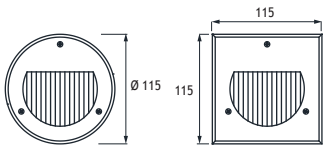

BELKIS 3

WALL RECESSED LED FIXTURES

Class II IP67 IK10

- **Cover**
  316L Stainless steel
- **Body**
  Die cast aluminium
- **Recessing Box**
  Aluminium
- **Gaskets**
  Silicone
- **Diffusers**
  Tempered Glass
- **Screws**
  316L Stainless steel

Fix to Recessing Tube with Silicone