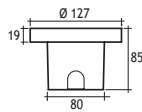

Lampholder : Gu 5.3
Reflector : -
Diffuser : Clear Glass
CLASS III

HALOGEN 12V 35W

Alum Code No 301111
Stainless Steel Code No 305111

Recessing Box