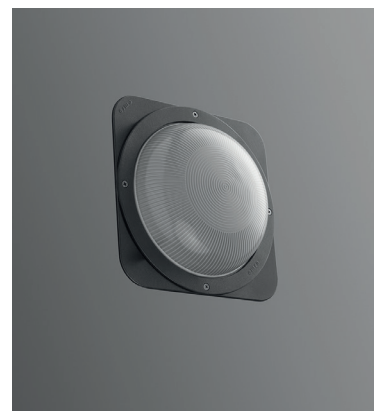

PERGE RECESSED DIE CAST ALUMINIUM BULKHEADS

Class I IP65 IK08

Available in any of these RAL colors

Body
Die Cast Aluminium
Cover
Die Cast Aluminium
Paint
Electrostatic powder paint
Diffuser
Pressed glass or polycarbonate

PERGE 4

Lampholder: E27
INCANDESCENT 75W Code No
Glass Diffuser 520101
P.C. Diffuser 520201

Lampholder: G24 d-2
FLUO. 18W Code No
Glass Diffuser 520121
P.C. Diffuser 520221