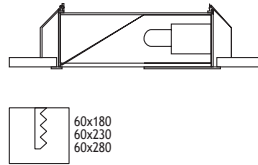

SERIES 205 : IN FALSE CEILING