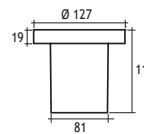

Lampholder : G9
Reflector : 40°
Diffuser : Clear Glass
CLASS I

HALOGEN 240V 40W

Alum
Stainless Steel

Code No
303121
307121

Recessing Box