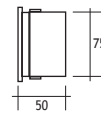

Plastic Recessing Box for Concrete