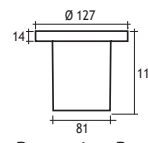

Lampholder : G9
Reflector : 40°
Diffuser : Clear Glass
CLASS I

HALOGEN 240V 40W

Alum	Code No
	304121
Stainless Steel	308121

Recessing Box