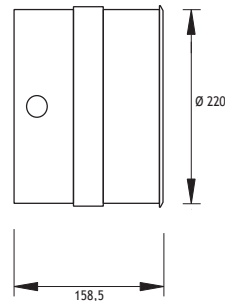

SANTOS 6

WALL RECESSED FIXTURES Class I IP67 IK10

Voltage : 240V AC with integrated driver
(12V DC or 24V DC on request)

Reflector : -

Temp : 45°C

12W LED - 350 mA

☀ Warm White 3000 K

	Code No
Round	Square
552121	552221

☀ Natural White 4000 K

	Code No
Round	Square
552122	552222

Lampholder : E27

Reflector : -

Temp : 129°C

HALOGEN PAR 30 75W

	Code No
Round	Square
552101	552201

Lampholder : G 8.5

Reflector : 36°

Temp : 63°C, 100°C

METAL HALIDE 20W

	Code No
Round	Square
552111	552211