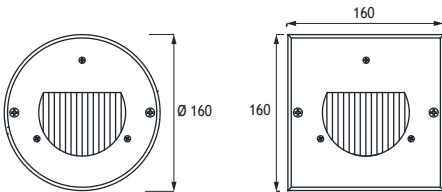

Fix to Recessing Tube with Screws