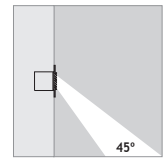

MILET 3

WALL RECESSED FIXTURES IP55 IK10

Available in any
of these RAL colors

Lampholder : G4
Reflector : -
Diffuser : Clear Glass
CLASS III

HALOGEN 12V 10-20W

Alum
Stainless Steel

Code No
303101
307101

Lampholder : Gu 5.3
Reflector : -
Diffuser : Clear Glass
CLASS III

HALOGEN 12V 35W

Alum
Stainless Steel

Code No
303111
307111

Lampholder : G9
Reflector : 40°
Diffuser : Clear Glass
CLASS I

HALOGEN 240V 40W

Alum
Stainless Steel

Code No
303121
307121

Lampholder : Gu 10
Reflector : -
Diffuser : Clear Glass
CLASS I

HALOGEN 240V 50W

Alum
Stainless Steel

Code No
303131
307131