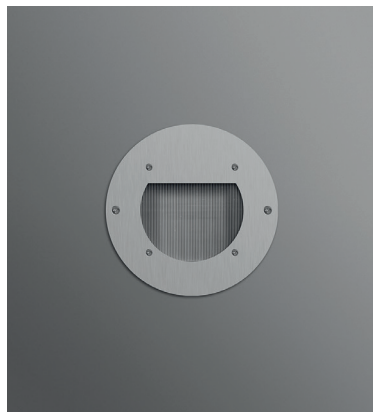

Fix to Recessing Tube with Screws