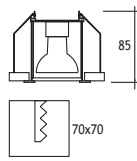

SERIES 201 : IN FALSE CEILING