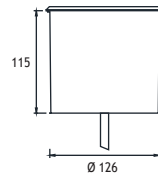

320 mA (11 W) LED

		Code No
☀ Warm White	3000 K	423901
☾ Natural White	4000 K	423902

Aluminum recessing tube