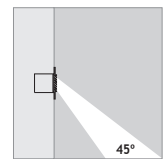

MILET 1 WALL RECESSED FIXTURES

IP55 IK10

Available in any of these RAL colors

Lampholder : G4
Reflector : -
Diffuser : Clear Glass
CLASS III

HALOGEN 12V 10-20W

Alum Code No 301101
Stainless Steel Code No 305101

Lampholder : Gu 5.3
Reflector : -
Diffuser : Clear Glass
CLASS III

HALOGEN 12V 35W

Alum Code No 301111
Stainless Steel Code No 305111

Lampholder : G9
Reflector : 40°
Diffuser : Clear Glass
CLASS I

HALOGEN 240V 40W

Alum Code No 301121
Stainless Steel Code No 305121

Lampholder : Gu 10
Reflector : -
Diffuser : Clear Glass
CLASS I

HALOGEN 240V 50W

Alum Code No 301131
Stainless Steel Code No 305131