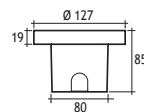

## WALL RECESSED FIXTURES IP55 IK10

Available in any  
of these RAL colors

Lampholder : G4  
Reflector : -  
Diffuser : Clear Glass  
CLASS III

HALOGEN 12V 10-20W

Alum  
Stainless Steel

Code No  
303101  
307101