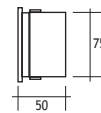

### Symmetrical With Milky Glass

**Voltage** : 240V AC with integrated driver  
(12V DC or 24V DC on request)

**Diffuser** : Milky Glass 4 mm

**Cable** : Potted 5 m 3x0,75 H03 VV-F

		Total Lighting Output	Code No
<b>1 x 350 mA (4 W) LED</b>			
☀ Warm White	3300 K	128 lm	424111
☾ Natural White	5000 K	148 lm	424112