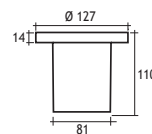

Lampholder : Gu 10
Reflector : -
Diffuser : Clear Glass
CLASS I

HALOGEN 240V 50W (60°)

Alum Code No 302131
Stainless Steel Code No 306131

Recessing Box