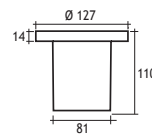

Lampholder : G9
Reflector : 40°
Diffuser : Clear Glass
CLASS I

HALOGEN 240V 40W

Alum Code No 302121
Stainless Steel Code No 306121

Recessing Box