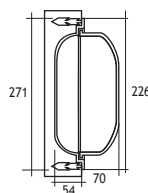

Body
Die Cast Aluminium
Cover
Die Cast Aluminium
Paint
Electrostatic powder paint
Diffuser
Pressed glass or polycarbonate