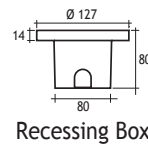

Lampholder : Gu 5.3
Reflector : -
Diffuser : Clear Glass
CLASS III

HALOGEN 12V 35W (60°)

Alum	Code No
	304111
Stainless Steel	308111

Recessing Box