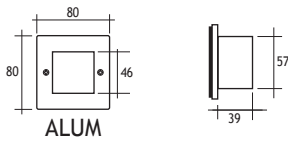

BELKIS 1 LLS RECESSED LED FIXTURES

Class I IP65 IK08

Available in any of these RAL colors

7004	7016	9005	9016	6002	1015

Symmetrical With Milky Glass

Voltage : 240V AC with integrated driver
(12V DC or 24V DC on request)

Diffuser : Milky Glass 4 mm

Cable : Potted 5 m 3x0,75 H03 VV-F

		Total Lighting Output	Code No
1 x 350 mA (4 W) LED			
☀ Warm White	3300 K	128 lm	424111
☾ Natural White	5000 K	148 lm	424112