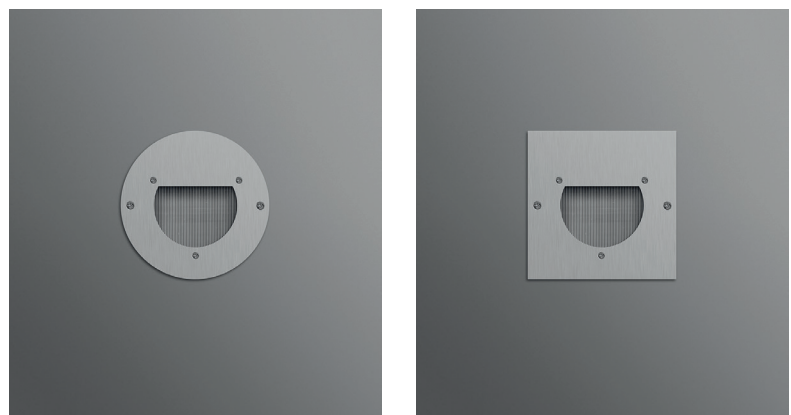

Fix to Recessing Tube with Screws