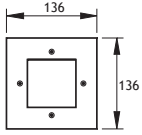

MILET 2 WALL RECESSED FIXTURES

IP55 IK08

Available in any of these RAL colors