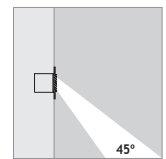

MILET 3

WALL RECESSED FIXTURES IP55 IK10

Available in any
of these RAL colors

Lampholder : G4
Reflector : -
Diffuser : Clear Glass
CLASS III

HALOGEN 12V 10-20W

Alum
Stainless Steel

Code No
303101
307101

Lampholder : Gu 5.3
Reflector : -
Diffuser : Clear Glass
CLASS III

HALOGEN 12V 35W

Alum
Stainless Steel

Code No
303111
307111

Lampholder : G9
Reflector : 40°
Diffuser : Clear Glass
CLASS I

HALOGEN 240V 40W

Alum
Stainless Steel

Code No
303121
307121

Lampholder : Gu 10
Reflector : -
Diffuser : Clear Glass
CLASS I

HALOGEN 240V 50W

Alum
Stainless Steel

Code No
303131
307131