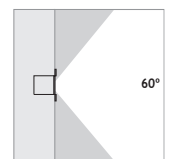

MILET 2 WALL RECESSED FIXTURES

IP55 IK08

Available in any of these RAL colors

Lampholder : G4
Reflector : -
Diffuser : Clear Glass
CLASS III

HALOGEN 12V 10-20W

Alum Code No 302101
Stainless Steel Code No 306101

Lampholder : Gu 5.3
Reflector : -
Diffuser : Clear Glass
CLASS III

HALOGEN 12V 35W (60°)

Alum Code No 302111
Stainless Steel Code No 306111

Lampholder : G9
Reflector : 40°
Diffuser : Clear Glass
CLASS I

HALOGEN 240V 40W

Alum Code No 302121
Stainless Steel Code No 306121

Lampholder : Gu 10
Reflector : -
Diffuser : Clear Glass
CLASS I

HALOGEN 240V 50W (60°)

Alum Code No 302131
Stainless Steel Code No 306131