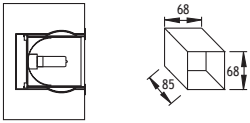

SERIES 101 : IN WALL