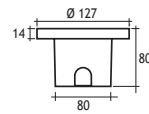

Lampholder : Gu 5.3
Reflector : -
Diffuser : Clear Glass
CLASS III

HALOGEN 12V 35W (60°)

Alum Code No 302111
Stainless Steel Code No 306111

Recessing Box