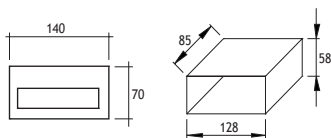

BERGAMA LED 70 X 140

Voltage : 240V A.C with integrated driver
(24V AC or DC on request)

Cable : Potted 5 m 3x0,75 H03 VV-F

Steel

2 x 350 mA (2x3 W) LINEAR LED

☀ Warm White

3000 K

Total
Lighting
Output

700 lm

Code No

349021

Inox

2 x 350 mA (2x3 W) LINEAR LED

☀ Warm White

3000 K

Total
Lighting
Output

700 lm

Code No

349031