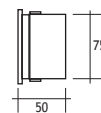

### Symmetrical With Clear Glass

**Voltage** : 240V AC with integrated driver  
(12V DC or 24V DC on request)

**Diffuser** : Clear Glass 4 mm

**Cable** : Potted 5 m 3x0,75 H03 VV-F

		Total Lighting Output	Code No
<b>1 x 350 mA (4 W) LED</b>			
☀ Warm White	3300 K	255 lm	424131
☾ Natural White	5000 K	295 lm	424132