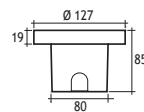

Recessing Box

Lampholder : Gu 5.3  
Reflector : -  
Diffuser : Clear Glass  
CLASS III

HALOGEN 12V 35W

Alum  
Stainless Steel

Code No  
303111  
307111

Recessing Box

Lampholder : G9  
Reflector : 40°  
Diffuser : Clear Glass  
CLASS I