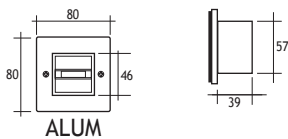

Symmetrical With Clear Glass

Voltage : 240V AC with integrated driver
(12V DC or 24V DC on request)

Diffuser : Clear Glass 4 mm

Cable : Potted 5 m 3x0,75 H03 VV-F

		Total Lighting Output	Code No
1 x 350 mA (4 W) LED			
☀ Warm White	3300 K	255 lm	424131
☾ Natural White	5000 K	295 lm	424132