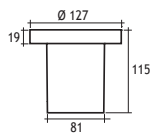

Lampholder : G9
Reflector : 40°
Diffuser : Clear Glass
CLASS I

HALOGEN 240V 40W

Alum Code No 301121
Stainless Steel Code No 305121

Recessing Box