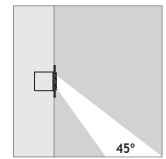

MILET 3

WALL RECESSED FIXTURES IP55 IK10

Available in any
of these RAL colors

Lampholder : G4
Reflector : -
Diffuser : Clear Glass
CLASS III

HALOGEN 12V 10-20W

Alum
Stainless Steel

Code No
303101
307101

Lampholder : Gu 5.3
Reflector : -
Diffuser : Clear Glass
CLASS III

HALOGEN 12V 35W

Alum
Stainless Steel

Code No
303111
307111

Lampholder : G9
Reflector : 40°
Diffuser : Clear Glass
CLASS I

HALOGEN 240V 40W

Alum
Stainless Steel

Code No
303121
307121

Lampholder : Gu 10
Reflector : -
Diffuser : Clear Glass
CLASS I

HALOGEN 240V 50W

Alum
Stainless Steel

Code No
303131
307131