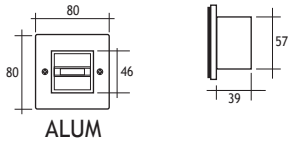

Symmetrical With Anti-Glare Glass

Voltage : 240V AC with integrated driver
(12V DC or 24V DC on request)

Diffuser : Anti-Glare Glass 4 mm

Cable : Potted 5 m 3x0,75 H03 VV-F

		Total Lighting Output	Code No
1 x 350 mA (4 W) LED			
☀ Warm White	3300 K	255 lm	424121
☾ Natural White	5000 K	295 lm	424122