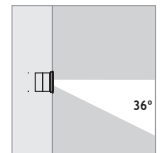

SANTOS 6

WALL RECESSED FIXTURES Class I IP67 IK10

Voltage : 240V AC with integrated driver
(12V DC or 24V DC on request)

Reflector : -

Temp : 45°C

12W LED - 350 mA

☀ Warm White 3000 K

	Code No
Round	Square
552121	552221

☀ Natural White 4000 K

	Code No
Round	Square
552122	552222

Lampholder : E27

Reflector : -

Temp : 129°C

HALOGEN PAR 30 75W

	Code No
Round	Square
552101	552201

Lampholder : G 8.5

Reflector : 36°

Temp : 63°C, 100°C

METAL HALIDE 20W

	Code No
Round	Square
552111	552211