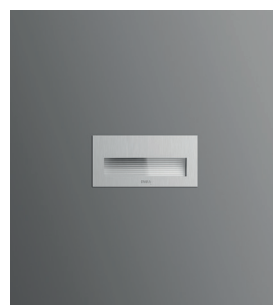

BERGAMA LED 70 X 140

Voltage : 240V A.C with integrated driver
(24V AC or DC on request)

Cable : Potted 5 m 3x0,75 H03 VV-F

Steel

2 x 350 mA (2x3 W) LINEAR LED

☀ Warm White

3000 K

Total
Lighting
Output

700 lm

Code No

349021

Inox

2 x 350 mA (2x3 W) LINEAR LED

☀ Warm White

3000 K

Total
Lighting
Output

700 lm

Code No

349031