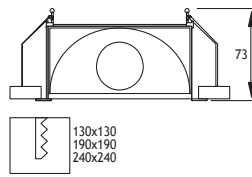

SERIES 204 : IN FALSE CEILING