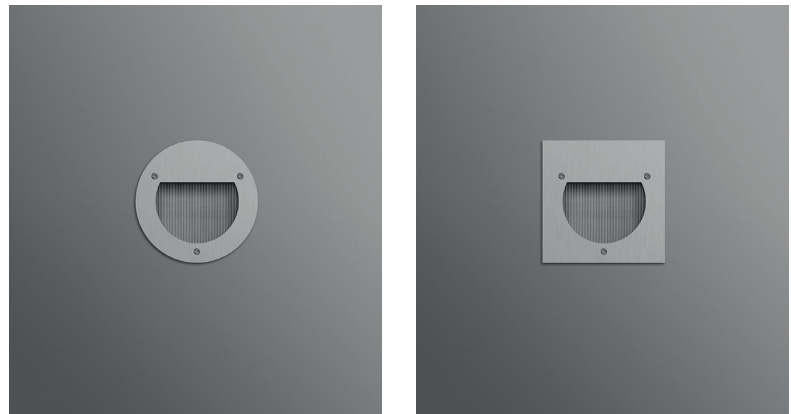

BELKIS 3

WALL RECESSED LED FIXTURES

Class II IP67 IK10

- **Cover**
  316L Stainless steel
- **Body**
  Die cast aluminium
- **Recessing Box**
  Aluminium
- **Gaskets**
  Silicone
- **Diffusers**
  Tempered Glass
- **Screws**
  316L Stainless steel

Fix to Recessing Tube with Silicone