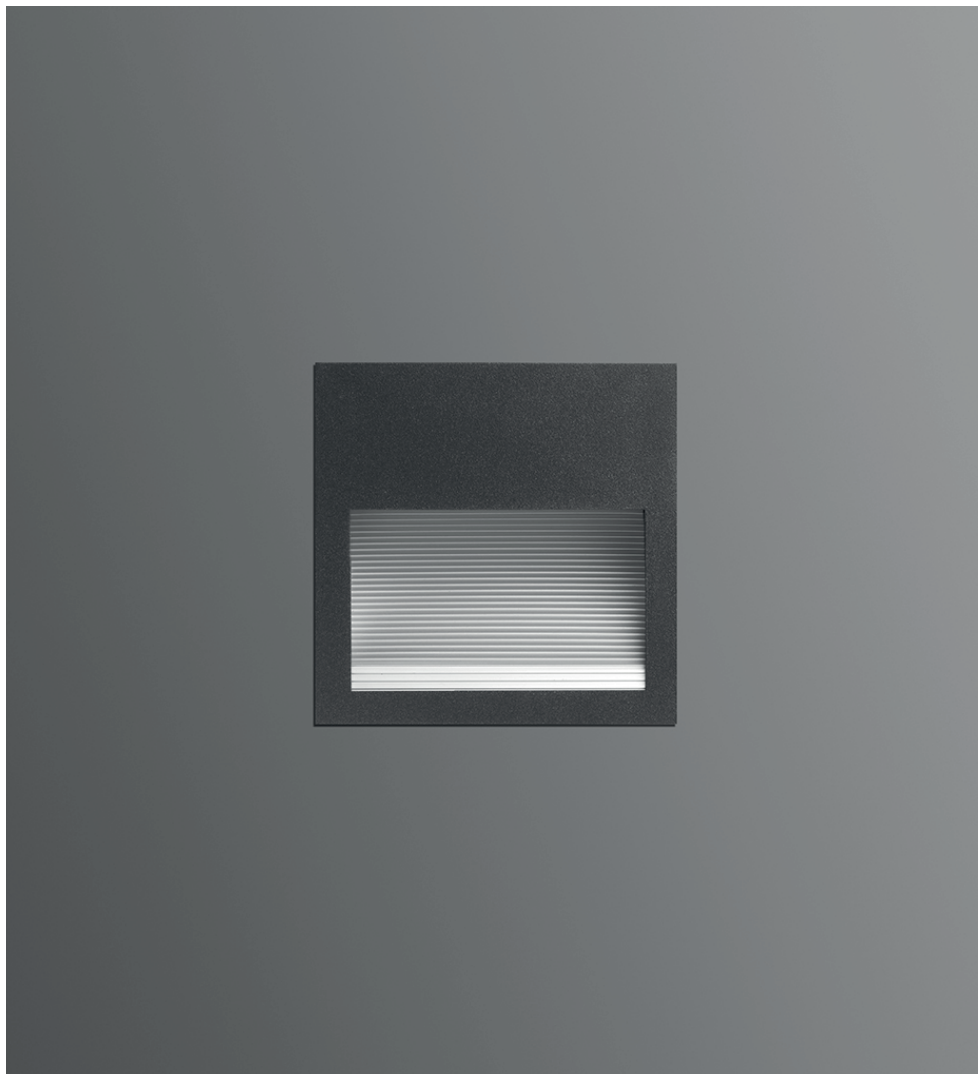

Galvanized steel  
(only for in wall series)

**Diffuser**

4 mm Clear Glass