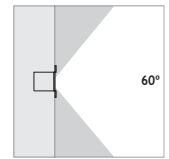

MILET 2 WALL RECESSED FIXTURES

IP55 IK08

Available in any of these RAL colors

Lampholder : G4
Reflector : -
Diffuser : Clear Glass
CLASS III

HALOGEN 12V 10-20W

Alum Code No 302101
Stainless Steel Code No 306101

Lampholder : Gu 5.3
Reflector : -
Diffuser : Clear Glass
CLASS III

HALOGEN 12V 35W (60°)

Alum Code No 302111
Stainless Steel Code No 306111

Lampholder : G9
Reflector : 40°
Diffuser : Clear Glass
CLASS I

HALOGEN 240V 40W

Alum Code No 302121
Stainless Steel Code No 306121

Lampholder : Gu 10
Reflector : -
Diffuser : Clear Glass
CLASS I

HALOGEN 240V 50W (60°)

Alum Code No 302131
Stainless Steel Code No 306131