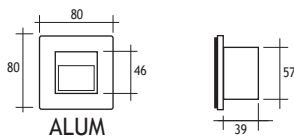

Asymmetrical

- **Voltage** : 240V AC with integrated driver
  (12V DC or 24V DC on request)
- **Diffuser** : Clear Glass 4 mm
- **Cable** : Potted 5 m 3x0,75 H03 VV-F