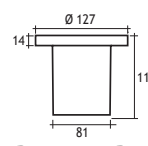

Lampholder : Gu 10
Reflector : -
Diffuser : Clear Glass
CLASS I

HALOGEN 240V 50W

Alum	Code No
	304131
Stainless Steel	308131

Recessing Box