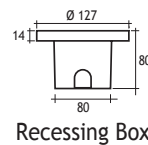

Lampholder : G4
Reflector : -
Diffuser : Frosted Glass
CLASS III

HALOGEN 12V 10-20W

Alum	Code No
	304101
Stainless Steel	308101

Recessing Box