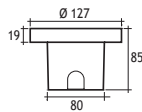

Lampholder : G4
Reflector : -
Diffuser : Clear Glass
CLASS III

HALOGEN 12V 10-20W

Alum Code No 301101
Stainless Steel Code No 305101

Recessing Box