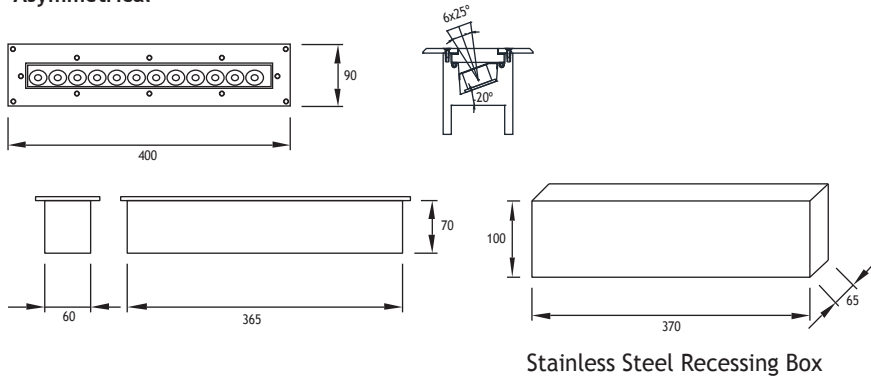

MIRA 1 RECESSED LED FIXTURES

Load 20 kN | Class II IP67 IK10

Asymmetrical