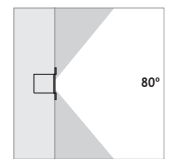

MILET 4 WALL RECESSED FIXTURES IP55 IK08

Available in any of these RAL colors

7004	7016	9005	9016	6002	1015

Lampholder : G4
Reflector : -
Diffuser : Frosted Glass
CLASS III

HALOGEN 12V 10-20W

Alum	Code No
	304101
Stainless Steel	308101

Lampholder : Gu 5.3
Reflector : -
Diffuser : Clear Glass
CLASS III

HALOGEN 12V 35W (60°)

Alum	Code No
	304111
Stainless Steel	308111

Lampholder : G9
Reflector : 40°
Diffuser : Clear Glass
CLASS I

HALOGEN 240V 40W

Alum	Code No
	304121
Stainless Steel	308121

Lampholder : Gu 10
Reflector : -
Diffuser : Clear Glass
CLASS I

HALOGEN 240V 50W

Alum	Code No
	304131
Stainless Steel	308131