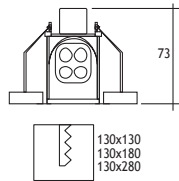

SERIES 206 : IN FALSE CEILING