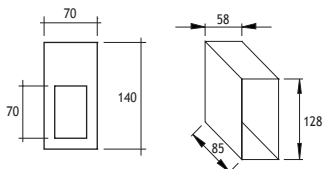

BERGAMA LED 140 X 70

Voltage : 240V A.C with integrated driver
(24V AC or DC on request)

Cable : Potted 5 m 3x0,75 H03 VV-F

Steel

1 x 350 mA (1x3 W) LINEAR LED

☀ Warm White

3000 K

Total
Lighting
Output

350 lm

Code No

349001

Inox

1 x 350 mA (1x3 W) LINEAR LED

☀ Warm White

3000 K

Total
Lighting
Output

700 lm

Code No

349011