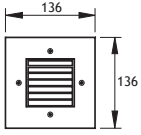

MILET 1 WALL RECESSED FIXTURES

IP55 IK10

Available in any of these RAL colors