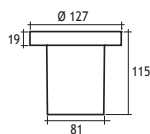

Lampholder : Gu 10
Reflector : -
Diffuser : Clear Glass
CLASS I

HALOGEN 240V 50W

Alum Code No 301131
Stainless Steel Code No 305131

Recessing Box