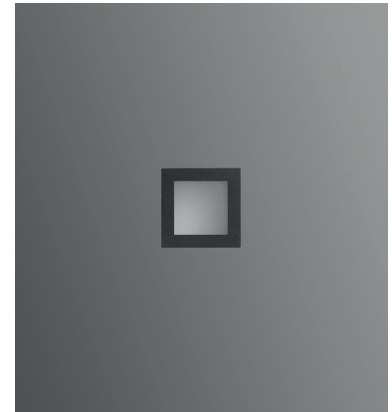

SERIES 101 : IN WALL

SERIES 201 : IN FALSE CEILING

BERGAMA 80 x 80 SQUARE

BERGAMA 80 x 80 ROUND

BERGAMA 80 x 80 CROSS

Lampholder : Gu 5.3
Reflector : Symmetrical
Diffuser : Clear Glass
Transformer is not included.
Remote transformer should be used.
Class III

Lampholder : Gu 5.3
Reflector : Symmetrical
Diffuser : Clear Glass
Transformer is not included.
Remote transformer should be used.
Class III

Lampholder : Gu 5.3
Reflector : Symmetrical
Diffuser : Clear Glass
Transformer is not included.
Remote transformer should be used.
Class III

HALOGEN 12V 50W

	Code No
Serie 101	350101
Serie 201	370101

HALOGEN 12V 50W

	Code No
Serie 101	350201
Serie 201	370201

HALOGEN 12V 50W

	Code No
Serie 101	350301
Serie 201	370301

Lampholder : G9
Reflector : Symmetrical
Diffuser : Clear Glass
Class I

Lampholder : G9
Reflector : Symmetrical
Diffuser : Clear Glass
Class I

Lampholder : G9
Reflector : Symmetrical
Diffuser : Clear Glass
Class I

HALOGEN 240V 25W

	Code No
Serie 101	350111
Serie 201	370111

HALOGEN 240V 25W

	Code No
Serie 101	350211
Serie 201	370211

HALOGEN 240V 25W

	Code No
Serie 101	350311
Serie 201	370311

Lampholder : Gu10
Reflector : Symmetrical
Diffuser : Clear Glass
Class I

Lampholder : Gu10
Reflector : Symmetrical
Diffuser : Clear Glass
Class I

Lampholder : Gu10
Reflector : Symmetrical
Diffuser : Clear Glass
Class I

HALOGEN 240V 50W

	Code No
Serie 101	350121
Serie 201	370121

HALOGEN 240V 50W

	Code No
Serie 101	350221
Serie 201	370221

HALOGEN 240V 50W

	Code No
Serie 101	350321
Serie 201	370321