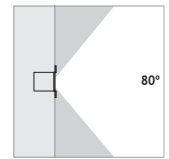

MILET 2 WALL RECESSED FIXTURES

IP55 IK08

Available in any of these RAL colors

Lampholder : G4
Reflector : -
Diffuser : Clear Glass
CLASS III

HALOGEN 12V 10-20W

Alum Code No 302101
Stainless Steel Code No 306101

Lampholder : Gu 5.3
Reflector : -
Diffuser : Clear Glass
CLASS III

HALOGEN 12V 35W (60°)

Alum Code No 302111
Stainless Steel Code No 306111

Lampholder : G9
Reflector : 40°
Diffuser : Clear Glass
CLASS I

HALOGEN 240V 40W

Alum Code No 302121
Stainless Steel Code No 306121

Lampholder : Gu 10
Reflector : -
Diffuser : Clear Glass
CLASS I

HALOGEN 240V 50W (60°)

Alum Code No 302131
Stainless Steel Code No 306131