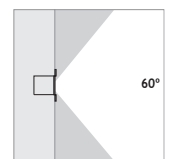

MILET 4 WALL RECESSED FIXTURES IP55 IK08

Available in any of these RAL colors

7004	7016	9005	9016	6002	1015

Lampholder : G4
Reflector : -
Diffuser : Frosted Glass
CLASS III

HALOGEN 12V 10-20W

Alum	Code No
	304101
Stainless Steel	308101

Lampholder : Gu 5.3
Reflector : -
Diffuser : Clear Glass
CLASS III

HALOGEN 12V 35W (60°)

Alum	Code No
	304111
Stainless Steel	308111

Lampholder : G9
Reflector : 40°
Diffuser : Clear Glass
CLASS I

HALOGEN 240V 40W

Alum	Code No
	304121
Stainless Steel	308121

Lampholder : Gu 10
Reflector : -
Diffuser : Clear Glass
CLASS I

HALOGEN 240V 50W

Alum	Code No
	304131
Stainless Steel	308131