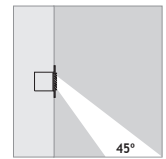

MILET 3

WALL RECESSED FIXTURES IP55 IK10

Available in any
of these RAL colors

Lampholder : G4
Reflector : -
Diffuser : Clear Glass
CLASS III

HALOGEN 12V 10-20W

Alum
Stainless Steel

Code No
303101
307101

Lampholder : Gu 5.3
Reflector : -
Diffuser : Clear Glass
CLASS III

HALOGEN 12V 35W

Alum
Stainless Steel

Code No
303111
307111

Lampholder : G9
Reflector : 40°
Diffuser : Clear Glass
CLASS I

HALOGEN 240V 40W

Alum
Stainless Steel

Code No
303121
307121

Lampholder : Gu 10
Reflector : -
Diffuser : Clear Glass
CLASS I

HALOGEN 240V 50W

Alum
Stainless Steel

Code No
303131
307131