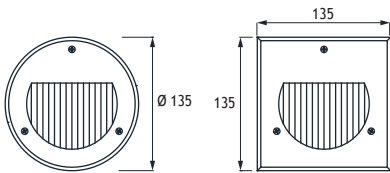

BELKIS 4

WALL RECESSED LED FIXTURES

Class II IP67 IK10

- **Cover**
  316L Stainless steel
- **Body**
  Die cast aluminium
- **Recessing Box**
  Aluminium
- **Gaskets**
  Silicone
- **Diffusers**
  Tempered Glass
- **Screws**
  316L Stainless steel

Fix to Recessing Tube with Silicone