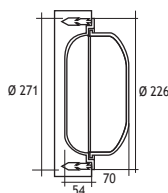

SIDE RECESSED DIE CAST ALUMINIUM BULKHEADS

Class I IP65 IK08

Available in any of these RAL colors

7004	7016	9005	9016	6002	1015

Body
Die Cast Aluminium
Cover
Die Cast Aluminium
Paint
Electrostatic powder paint
Diffuser
Pressed glass or polycarbonate