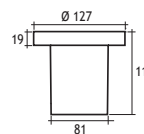

Lampholder : Gu 10
Reflector : -
Diffuser : Clear Glass
CLASS I

HALOGEN 240V 50W

Alum
Stainless Steel

Code No
303131
307131

Recessing Box