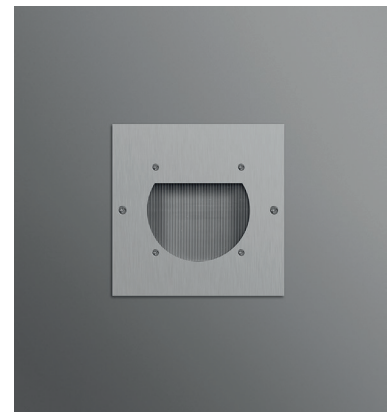

Fix to Recessing Tube with Screws