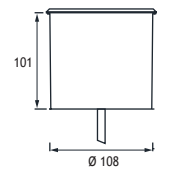

250 mA (7 W) LED

Code No

- Warm White   3000 K   423261
- Natural White   4000 K   423262

Aluminum recessing tube