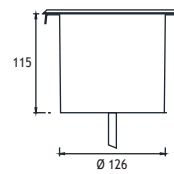

320 mA (11 W) LED

		Code No
☀ Warm White	3000 K	423911
☾ Natural White	4000 K	423912

Aluminum recessing tube