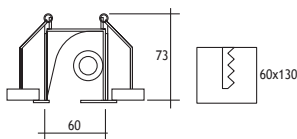

SERIES 202 : IN FALSE CEILING

Lampholder : G9

Reflector : Asymmetrical

Diffuser : Clear Glass

Class I

HALOGEN 240V 25W

Serie 102

Serie 202

Code No

355201

375201