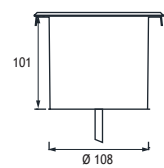

250 mA (7 W) LED

Code No

- Warm White   3000 K   423271
- Natural White   4000 K   423272

Aluminum recessing tube