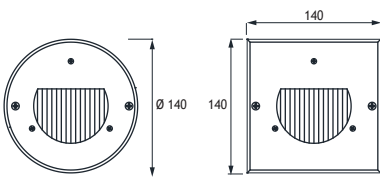

Fix to Recessing Tube with Screws