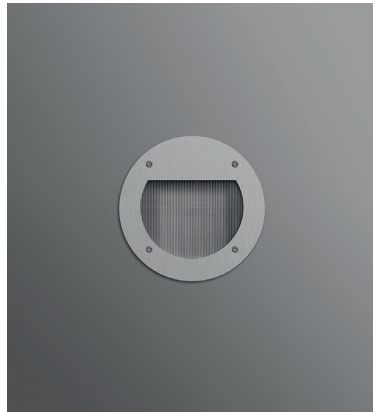

BELKIS 4

WALL RECESSED LED FIXTURES

Class II IP67 IK10

- **Cover**
  316L Stainless steel
- **Body**
  Die cast aluminium
- **Recessing Box**
  Aluminium
- **Gaskets**
  Silicone
- **Diffusers**
  Tempered Glass
- **Screws**
  316L Stainless steel

Fix to Recessing Tube with Silicone