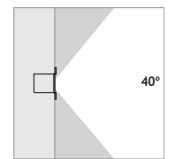

MILET 2 WALL RECESSED FIXTURES

IP55 IK08

Available in any of these RAL colors

Lampholder : G4
Reflector : -
Diffuser : Clear Glass
CLASS III

HALOGEN 12V 10-20W

Alum Code No 302101
Stainless Steel Code No 306101

Lampholder : Gu 5.3
Reflector : -
Diffuser : Clear Glass
CLASS III

HALOGEN 12V 35W (60°)

Alum Code No 302111
Stainless Steel Code No 306111

Lampholder : G9
Reflector : 40°
Diffuser : Clear Glass
CLASS I

HALOGEN 240V 40W

Alum Code No 302121
Stainless Steel Code No 306121

Lampholder : Gu 10
Reflector : -
Diffuser : Clear Glass
CLASS I

HALOGEN 240V 50W (60°)

Alum Code No 302131
Stainless Steel Code No 306131