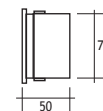

### Asymmetrical

- Voltage** : 240V AC with integrated driver  
(12V DC or 24V DC on request)
- Diffuser** : Clear Glass 4 mm
- Cable** : Potted 5 m 3x0,75 H03 VV-F

1 x 350 mA (4 W) LED		Total Lighting Output	Code No
☀ Warm White	3300 K	92 lm	424101
☀ Natural White	5000 K	107 lm	424102