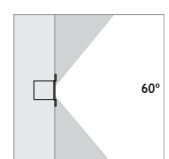

MILET 4 WALL RECESSED FIXTURES IP55 IK08

Available in any of these RAL colors

7004	7016	9005	9016	6002	1015

Lampholder : G4
Reflector : -
Diffuser : Frosted Glass
CLASS III

HALOGEN 12V 10-20W

Alum	Code No
	304101
Stainless Steel	308101

Lampholder : Gu 5.3
Reflector : -
Diffuser : Clear Glass
CLASS III

HALOGEN 12V 35W (60°)

Alum	Code No
	304111
Stainless Steel	308111

Lampholder : G9
Reflector : 40°
Diffuser : Clear Glass
CLASS I

HALOGEN 240V 40W

Alum	Code No
	304121
Stainless Steel	308121

Lampholder : Gu 10
Reflector : -
Diffuser : Clear Glass
CLASS I

HALOGEN 240V 50W

Alum	Code No
	304131
Stainless Steel	308131