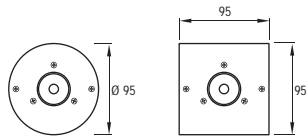

ATLANTIS 1

NEAR WATER LED FIXTURES Class III IP67 IK10

With Recessing Tube

Aluminum
recessing tube