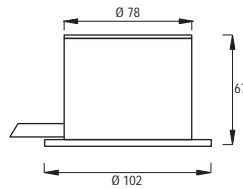

Lux levels for 3300K & 4500K

ATLANTIS 2

NEAR WATER SURFACE MOUNTED RGB LED FIXTURE Class III IP67 IK10

Cable exits from bottom

Cable exits from side

- Voltage : 40V DC
- Lens : 25°, 40°
- Diffuser : 8 mm Clear Glass (Frosted Glass on request)
- Cable : Potted 10 m 4x0,75 H03 VV-F