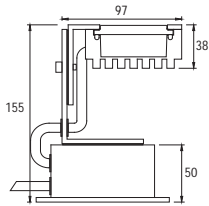

ATLANTIS 2

NEAR WATER LED SPOTS

Class III IP67 IK10

Voltage : 24V AC or DC
Lens : 10°, 25°, 40°
Diffuser : 8 mm Clear Glass (Frosted Glass on request)
Cable : Potted 5 m 2x0,75 H03 VV-F

3 x 350 mA (3 W) LED		Total Lighting Output	Code No
Warm White	3300 K	142 lm	421391
Natural White	4500 K	142 lm	421392
Cool White	6000 K	217 lm	421393
Blue			421394
Red			421395
Amber			421396
Green			421397