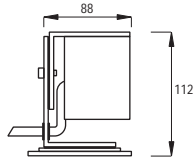

ATLANTIS 1

NEAR WATER LED SPOTS Class III IP67 IK10

Voltage : 12V AC or DC (24V AC or DC on request)
Lens : 10°, 25°, 40°
Diffuser : 8 mm Clear Glass (Frosted Glass on request)
Cable : Potted 5 m 2x0,75 H03 VV-F

1 x 350 mA (1 W) LED		Total Lighting Output	Code No
Warm White	3300 K	46 lm	412281
Natural White	4500 K	46 lm	412286
Cool White	6000 K	70 lm	412287
Blue			412282
Red			412283
Amber			412284
Green			412285