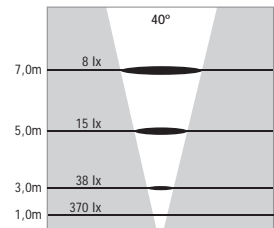

3 x 350 mA (3 W) LED	Total Lighting Output	Code No	
			Round	Square
Warm White	3300 K	142 lm	412121	412131
Natural White	4500 K	142 lm	412126	412136
Cool White	6000 K	217 lm	412127	412137
Blue			412122	412132
Red			412123	412133
Amber			412124	412134
Green			412125	412135

Lux levels for 3300K & 4500K

	3 x 700 mA (9 W) LED	Total Lighting Output	Code No	
			Round	Square
Warm White	3300 K	256 lm	421351	421361
Natural White	4500 K	256 lm	421352	421362
Cool White	6000 K	391 lm	421353	421363
Blue			421354	421364
Red			421355	421365
Amber			421356	421366
Green			421357	421367