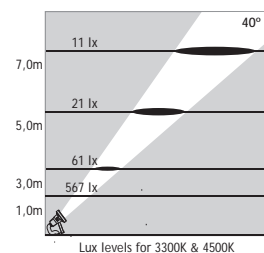

3 x 700 mA (9 W) LED		Total Lighting Output	Code No
Warm White	3300 K	256 lm	421381
Natural White	4500 K	256 lm	421382
Cool White	6000 K	391 lm	421383
Blue			421384
Red			421385
Amber			421386
Green			421387