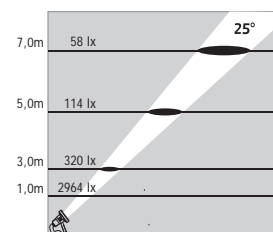

6 x 700 mA (18 W) LED		Total Lighting Output	Code No
Warm White	3300 K	493 lm	421961
Natural White	4500 K	493 lm	421962
Cool White	6000 K	758 lm	421963
Blue			421964
Red			421965
Amber			421966
Green			421967