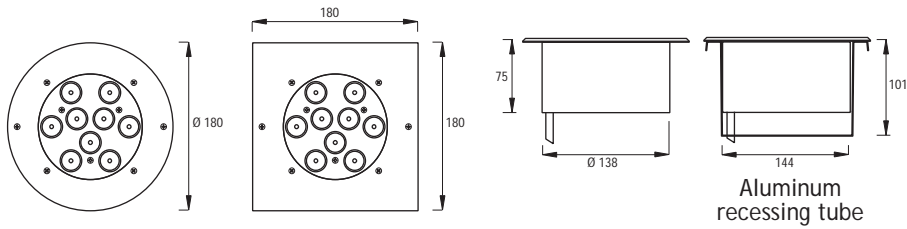

ATLANTIS 27

NEAR WATER RECESSED RGB LED FIXTURE Class III IP67 IK10

With Recessing Tube