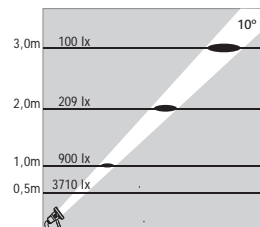

ATLANTIS 1

NEAR WATER LED SPOTS

Class III IP67 IK10

Voltage : 24V AC or DC
Lens : 10°, 25°, 40°
Diffuser : 8 mm Clear Glass (Frosted Glass on request)
Cable : Potted 5 m 2x0,75 H03 VV-F

1 x 350 mA (1 W) LED

		Total Lighting Output	Code No
Warm White	3300 K	46 lm	421261
Natural White	4500 K	46 lm	421262
Cool White	6000 K	70 lm	421263
Blue			421264
Red			421265
Amber			421266
Green			421267

1 x 700 mA (3 W) LED

		Total Lighting Output	Code No
Warm White	3300 K	83 lm	421271
Natural White	4500 K	83 lm	421272
Cool White	6000 K	126 lm	421273
Blue			421274
Red			421275
Amber			421276
Green			421277

Available also with stainless steel picket for ground mounting