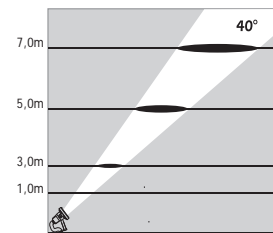

ATLANTIS 2

NEAR WATER RGB LED SPOT Class III IP67 IK10

- Voltage : 40V DC
- Lens : 25°, 40°
- Diffuser : 8 mm Clear Glass (Frosted Glass on request)
- Cable : Potted 10 m 4x0,75 H03 VV-F

9 x 350 mA (9 W) LED

Code No
412411

Available also with
stainless steel picket
for ground mounting