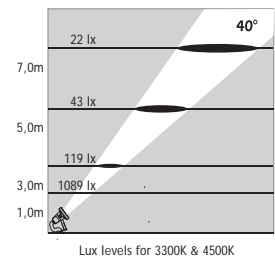

ATLANTIS 4

NEAR WATER LED SPOTS

Class III IP67 IK10

Voltage : 24V AC or DC
Lens : 10°, 25°, 40°
Diffuser : 8 mm Clear Glass (Frosted Glass on request)
Cable : Potted 5 m 2x0,75 H03 VV-F

9 x 350 mA (9 W) LED		Total Lighting Output	Code No
	Warm White 3300 K	449 lm	421601
	Natural White 4500 K	449 lm	421602
	Cool White 6000 K	680 lm	421603
	Blue		421604
	Red		421605
	Amber		421606
	Green		421607

9 x 700 mA (27 W) LED		Total Lighting Output	Code No
	Warm White 3300 K	808 lm	421611
	Natural White 4500 K	808 lm	421612
	Cool White 6000 K	1224 lm	421613
	Blue		421614
	Red		421615
	Amber		421616
	Green		421617

Available also with stainless steel picket for ground mounting