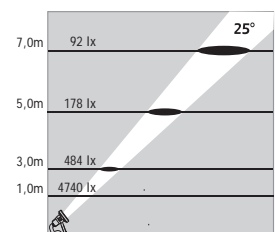

9 x 700 mA (27 W) LED		Total Lighting Output	Code No
	Warm White 3300 K	808 lm	421981
	Natural White 4500 K	808 lm	421982
	Cool White 6000 K	1224 lm	421983
	Blue		421984
	Red		421985
	Amber		421986
	Green		421987