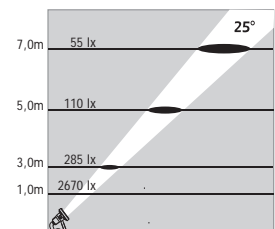

ATLANTIS 4

NEAR WATER LED SPOTS

Class III IP67 IK10

Voltage : 24V AC or DC
Lens : 10°, 25°, 40°
Diffuser : 8 mm Clear Glass (Frosted Glass on request)
Cable : Potted 5 m 2x0,75 H03 VV-F

9 x 350 mA (9 W) LED		Total Lighting Output	Code No
	Warm White 3300 K	449 lm	421601
	Natural White 4500 K	449 lm	421602
	Cool White 6000 K	680 lm	421603
	Blue		421604
	Red		421605
	Amber		421606
	Green		421607

9 x 700 mA (27 W) LED		Total Lighting Output	Code No
	Warm White 3300 K	808 lm	421611
	Natural White 4500 K	808 lm	421612
	Cool White 6000 K	1224 lm	421613
	Blue		421614
	Red		421615
	Amber		421616
	Green		421617

Available also with stainless steel picket for ground mounting