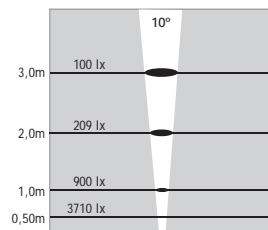

Lux levels for 3300K & 4500K

1 x 700 mA (3 W) LED

		Total Lighting Output	Code No
Warm White	3300 K	83 lm	421241
Natural White	4500 K	83 lm	421242
Cool White	6000 K	126 lm	421243
Blue			421244
Red			421245
Amber			421246
Green			421247