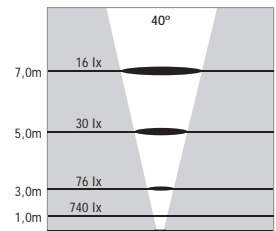

Lux levels for 3300K & 4500K

6 x 700 mA (18 W) LED

		Total Lighting Output	Code No
Warm White	3300 K	493 lm	421931
Natural White	4500 K	493 lm	421932
Cool White	6000 K	758 lm	421933
Blue			421934
Red			421935
Amber			421936
Green			421937