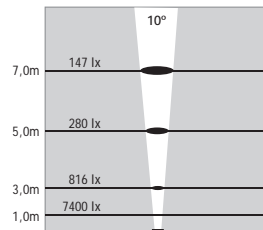

Lux levels for 3300K & 4500K

9 x 700 mA (27 W) LED

		Total Lighting Output	Code No
Warm White	3300 K	808 lm	421941
Natural White	4500 K	808 lm	421942
Cool White	6000 K	1224 lm	421943
Blue			421944
Red			421945
Amber			421946
Green			421947