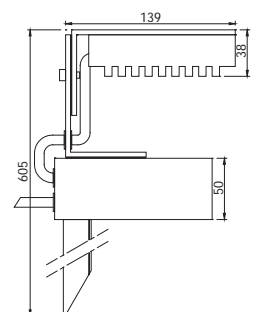

9 x 700 mA (27 W) LED		Total Lighting Output	Code No
	Warm White 3300 K	808 lm	421611
	Natural White 4500 K	808 lm	421612
	Cool White 6000 K	1224 lm	421613
	Blue		421614
	Red		421615
	Amber		421616
	Green		421617