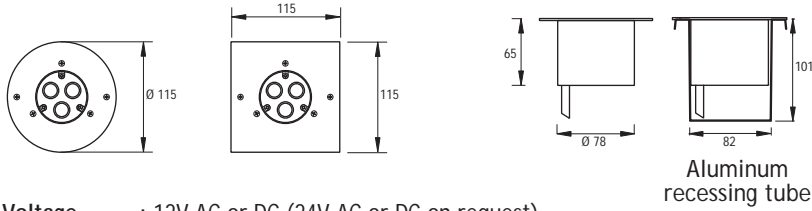

Lux levels for 3300K & 4500K

ATLANTIS 2

NEAR WATER RECESSED LED FIXTURES

Class III IP67 IK10

With Recessing Tube

Voltage : 12V AC or DC (24V AC or DC on request)
Lens : 10°, 25°, 40°
Diffuser : 8 mm Clear Glass (Frosted Glass on request)
Cable : Potted 5 m 2x0,75 H03 VV-F