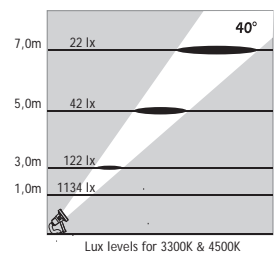

6 x 700 mA (18 W) LED

Color	Temp (K)	Total Lighting Output (lm)	Code No
Warm White	3300 K	493 lm	421971
Natural White	4500 K	493 lm	421972
Cool White	6000 K	758 lm	421973
Blue			421974
Red			421975
Amber			421976
Green			421977