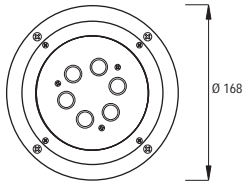

9 x 350 mA (9 W) RGB LED

Code No
412241

ATLANTIS 5

NEAR WATER SURFACE MOUNTED LED FIXTURES

Class III IP67 IK10

Cable exits from bottom Cable exits from side

- Voltage : 24V AC or DC on request
- Lens : 10°, 25°, 40°
- Diffuser : 8 mm Clear Glass (Frosted Glass on request)
- Cable : Potted 5 m 2x0,75 H03 VV-F