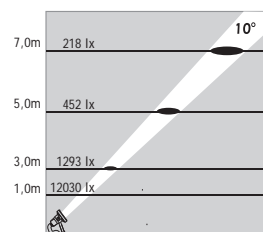

9 x 700 mA (27 W) LED		Total Lighting Output	Code No
	Warm White 3300 K	808 lm	421981
	Natural White 4500 K	808 lm	421982
	Cool White 6000 K	1224 lm	421983
	Blue		421984
	Red		421985
	Amber		421986
	Green		421987