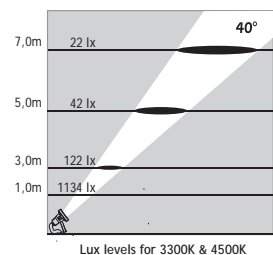

6 x 700 mA (18 W) LED		Total Lighting Output	Code No
Warm White	3300 K	493 lm	421961
Natural White	4500 K	493 lm	421962
Cool White	6000 K	758 lm	421963
Blue			421964
Red			421965
Amber			421966
Green			421967