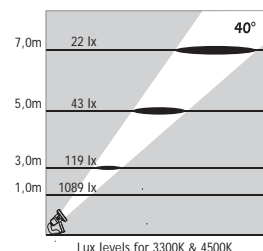

ATLANTIS 5

NEAR WATER LED SPOTS

Class III IP67 IK10

Voltage : 24V AC or DC on request
Lens : 10°, 25°, 40°
Diffuser : 8 mm Clear Glass (Frosted Glass on request)
Cable : Potted 5 m 2x0,75 H03 VV-F

9 x 350 mA (9 W) LED		Total Lighting Output	Code No
Warm White	3300 K	449 lm	412321
Natural White	4500 K	449 lm	412326
Cool White	6000 K	680 lm	412327
Blue			412322
Red			412323
Amber			412324
Green			412325