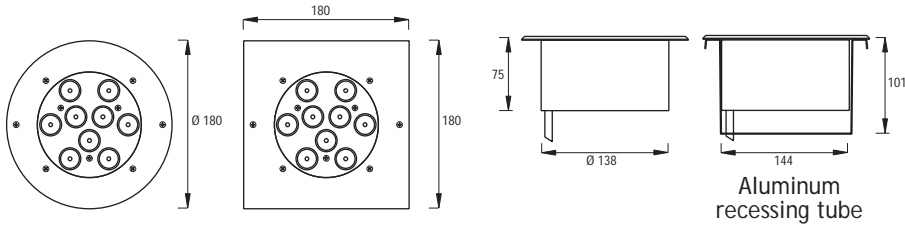

ATLANTIS 5 NEAR WATER RECESSED LED FIXTURES

Class III IP67 IK10

With Recessing Tube

Voltage : 24V AC or DC on request
Lens : 10°, 25°, 40°
Diffuser : 8 mm Clear Glass (Frosted Glass on request)
Cable : Potted 5 m 2x0,75 H03 VV-F

	9 x 350 mA (9 W) LED	Total Lighting Output	Code No	
			Round	Square
Warm White	3300 K	449 lm	412181	412191
Natural White	4500 K	449 lm	412186	412196
Cool White	6000 K	680 lm	412187	412197
Blue			412182	412192
Red			412183	412193
Amber			412184	412194
Green			412185	412195