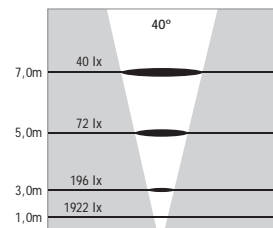

Lux Levels for 3300K & 4500K