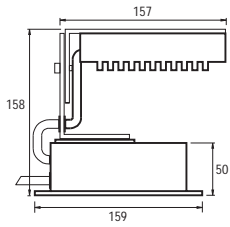

ATLANTIS 27

NEAR WATER RGB LED SPOT
Class III IP67 IK10