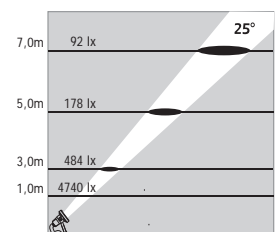

9 x 700 mA (27 W) LED		Total Lighting Output	Code No
	Warm White 3300 K	808 lm	421611
	Natural White 4500 K	808 lm	421612
	Cool White 6000 K	1224 lm	421613
	Blue		421614
	Red		421615
	Amber		421616
	Green		421617