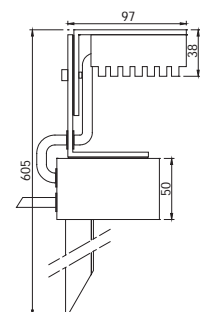

3 x 700 mA (9 W) LED		Total Lighting Output	Code No
Warm White	3300 K	256 lm	421401
Natural White	4500 K	256 lm	421402
Cool White	6000 K	391 lm	421403
Blue			421404
Red			421405
Amber			421406
Green			421407