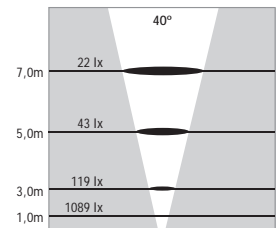

Lux levels for 3300K & 4500K

9 x 700 mA (27 W) LED

		Total Lighting Output	Code No
Warm White	3300 K	808 lm	421941
Natural White	4500 K	808 lm	421942
Cool White	6000 K	1224 lm	421943
Blue			421944
Red			421945
Amber			421946
Green			421947