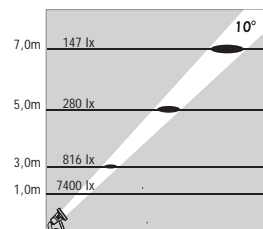

ATLANTIS 4

NEAR WATER LED SPOTS

Class III IP67 IK10

Voltage : 24V AC or DC
Lens : 10°, 25°, 40°
Diffuser : 8 mm Clear Glass (Frosted Glass on request)
Cable : Potted 5 m 2x0,75 H03 VV-F

9 x 350 mA (9 W) LED		Total Lighting Output	Code No
	Warm White 3300 K	449 lm	421601
	Natural White 4500 K	449 lm	421602
	Cool White 6000 K	680 lm	421603
	Blue		421604
	Red		421605
	Amber		421606
	Green		421607

9 x 700 mA (27 W) LED		Total Lighting Output	Code No
	Warm White 3300 K	808 lm	421611
	Natural White 4500 K	808 lm	421612
	Cool White 6000 K	1224 lm	421613
	Blue		421614
	Red		421615
	Amber		421616
	Green		421617

Available also with stainless steel picket for ground mounting