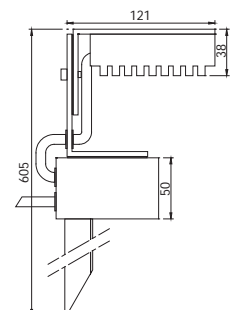

6 x 700 mA (18 W) LED		Total Lighting Output	Code No
Warm White	3300 K	493 lm	421511
Natural White	4500 K	493 lm	421512
Cool White	6000 K	758 lm	421513
Blue			421514
Red			421515
Amber			421516
Green			421517