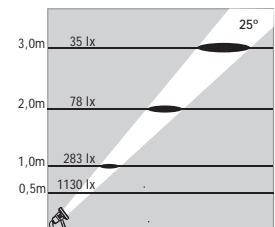

ATLANTIS 1

NEAR WATER LED SPOTS

Class III IP67 IK10

Voltage : 24V AC or DC
Lens : 10°, 25°, 40°
Diffuser : 8 mm Clear Glass (Frosted Glass on request)
Cable : Potted 5 m 2x0,75 H03 VV-F

1 x 350 mA (1 W) LED

		Total Lighting Output	Code No
Warm White	3300 K	46 lm	421261
Natural White	4500 K	46 lm	421262
Cool White	6000 K	70 lm	421263
Blue			421264
Red			421265
Amber			421266
Green			421267

1 x 700 mA (3 W) LED

		Total Lighting Output	Code No
Warm White	3300 K	83 lm	421271
Natural White	4500 K	83 lm	421272
Cool White	6000 K	126 lm	421273
Blue			421274
Red			421275
Amber			421276
Green			421277

Available also with stainless steel picket for ground mounting