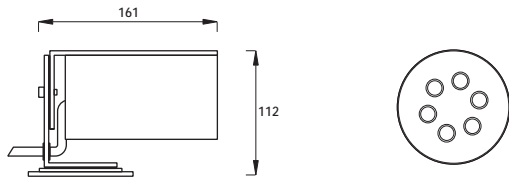

Available also with stainless steel picket for ground mounting

ATLANTIS 5

NEAR WATER LED SPOTS

Class III IP67 IK10

Voltage : 24V AC or DC on request
Lens : 10°, 25°, 40°
Diffuser : 8 mm Clear Glass (Frosted Glass on request)
Cable : Potted 5 m 2x0,75 H03 VV-F