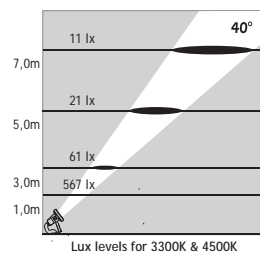

3 x 700 mA (9 W) LED		Total Lighting Output	Code No
Warm White	3300 K	256 lm	421401
Natural White	4500 K	256 lm	421402
Cool White	6000 K	391 lm	421403
Blue			421404
Red			421405
Amber			421406
Green			421407