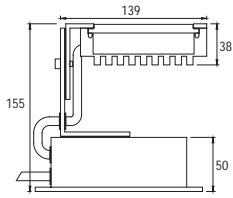

ATLANTIS 4

NEAR WATER LED SPOTS

Class III IP67 IK10

Voltage : 24V AC or DC
Lens : 10°, 25°, 40°
Diffuser : 8 mm Clear Glass (Frosted Glass on request)
Cable : Potted 5 m 2x0,75 H03 VV-F

9 x 350 mA (9 W) LED		Total Lighting Output	Code No
	Warm White 3300 K	449 lm	421601
	Natural White 4500 K	449 lm	421602
	Cool White 6000 K	680 lm	421603
	Blue		421604
	Red		421605
	Amber		421606
	Green		421607