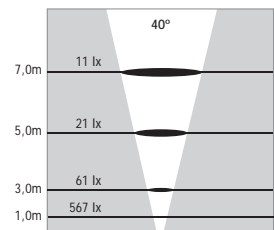

Lux levels for 3300K & 4500K