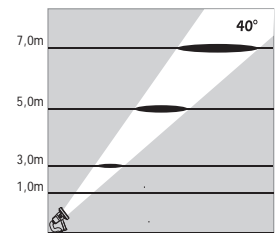

Available also with
stainless steel picket
for ground mounting