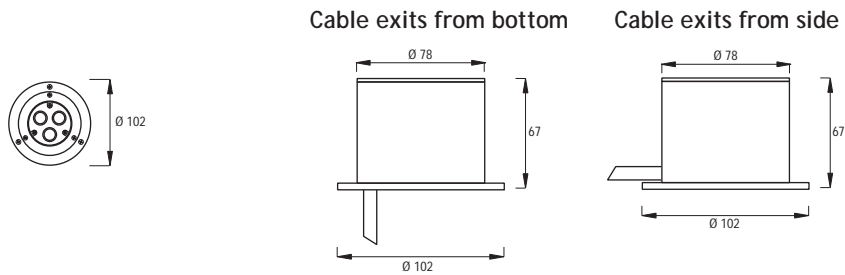

ATLANTIS 2

NEAR WATER SURFACE MOUNTED LED FIXTURES

Class III IP67 IK10

Voltage : 12V AC or DC (24 AC or DC on request)
Lens : 10°, 25°, 40°
Diffuser : 8 mm Clear Glass (Frosted Glass on request)
Cable : Potted 5 m 2x0,75 H03 VV-F

3 x 350 mA (3 W) LED		Total Lighting Output	Code No
Warm White	3300 K	142 lm	412231
Natural White	4500 K	142 lm	412236
Cool White	6000 K	217 lm	412237
Blue			412232
Red			412233
Amber			412234
Green			412235