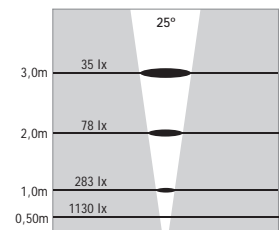

Lux levels for 3300K & 4500K

1 x 700 mA (3 W) LED

		Total Lighting Output	Code No
Warm White	3300 K	83 lm	421241
Natural White	4500 K	83 lm	421242
Cool White	6000 K	126 lm	421243
Blue			421244
Red			421245
Amber			421246
Green			421247