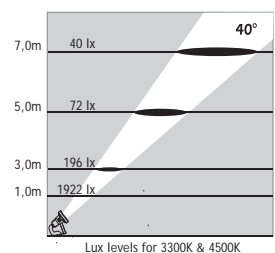

9 x 700 mA (27 W) LED		Total Lighting Output	Code No
	Warm White 3300 K	808 lm	421981
	Natural White 4500 K	808 lm	421982
	Cool White 6000 K	1224 lm	421983
	Blue		421984
	Red		421985
	Amber		421986
	Green		421987