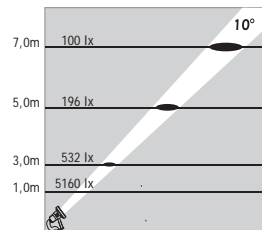

ATLANTIS 5

NEAR WATER LED SPOT

Class III IP67 IK10

Voltage : 24V AC or DC
Lens : 10°, 25°, 40°
Diffuser : 8 mm Clear Glass (Frosted Glass on request)
Cable : Potted 5 m 2x0,75 H03 VV-F

6 x 350 mA (6 W) LED

Color	Temp (K)	Total Lighting Output (lm)	Code No
Warm White	3300 K	274 lm	412341
Natural White	4500 K	274 lm	412346
Cool White	6000 K	421 lm	412347
Blue			412342
Red			412343
Amber			412344
Green			412345

6 x 700 mA (18 W) LED

Color	Temp (K)	Total Lighting Output (lm)	Code No
Warm White	3300 K	493 lm	421971
Natural White	4500 K	493 lm	421972
Cool White	6000 K	758 lm	421973
Blue			421974
Red			421975
Amber			421976
Green			421977

Available also with stainless steel picket for ground mounting