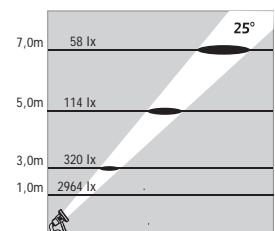

6 x 700 mA (18 W) LED		Total Lighting Output	Code No
Warm White	3300 K	493 lm	421511
Natural White	4500 K	493 lm	421512
Cool White	6000 K	758 lm	421513
Blue			421514
Red			421515
Amber			421516
Green			421517