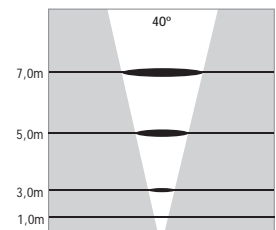

Voltage : 40V DC
Lens : 25°, 40°
Diffuser : 8 mm Clear Glass (Frosted Glass on request)
Cable : Potted 10m 4x0,75 H03 VV-F

9 x 350 mA (9 W) RGB LED

Code No
Round Square
412141 412151