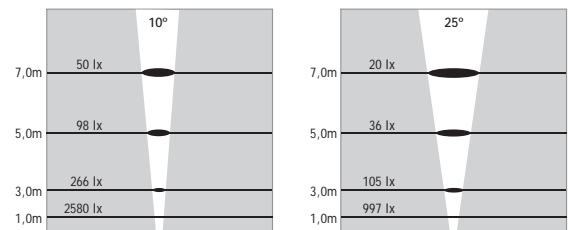

Lux levels for 3300K & 4500K

3 x 700 mA (9 W) LED		Total Lighting Output	Code No
Warm White	3300 K	256 lm	421371
Natural White	4500 K	256 lm	421372
Cool White	6000 K	391 lm	421373
Blue			421374
Red			421375
Amber			421376
Green			421377