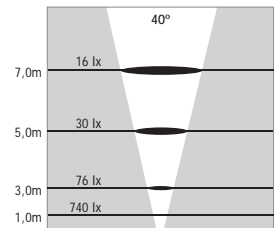

Voltage : 24V AC or DC on request
Lens : 10°, 25°, 40°
Diffuser : 8 mm Clear Glass (Frosted Glass on request)
Cable : Potted 5 m 2x0,75 H03 VV-F

	6 x 350 mA (6 W) LED	Total Lighting Output	Code No	
			Round	Square
Warm White	3300 K	274 lm	412161	412171
Natural White	4500 K	274 lm	412166	412176
Cool White	6000 K	421 lm	412167	412177
Blue			412162	412172
Red			412163	412173
Amber			412164	412174
Green			412165	412175

Lux levels for 3300K & 4500K

	6 x 700 mA (18 W) LED	Total Lighting Output	Code No	
			Round	Square
Warm White	3300 K	493 lm	421891	421901
Natural White	4500 K	493 lm	421892	421902
Cool White	6000 K	758 lm	421893	421903
Blue			421894	421904
Red			421895	421905
Amber			421896	421906
Green			421897	421907