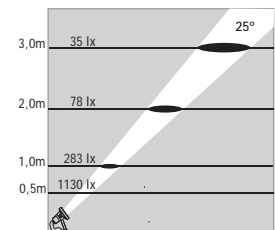

ATLANTIS 1

NEAR WATER LED SPOTS Class III IP67 IK10

Voltage : 12V AC or DC (24V AC or DC on request)
Lens : 10°, 25°, 40°
Diffuser : 8 mm Clear Glass (Frosted Glass on request)
Cable : Potted 5 m 2x0,75 H03 VV-F

1 x 350 mA (1 W) LED		Total Lighting Output	Code No
Warm White	3300 K	46 lm	412281
Natural White	4500 K	46 lm	412286
Cool White	6000 K	70 lm	412287
Blue			412282
Red			412283
Amber			412284
Green			412285

1 x 700 mA (3 W) LED		Total Lighting Output	Code No
Warm White	3300 K	83 lm	421251
Natural White	4500 K	83 lm	421252
Cool White	6000 K	126 lm	421253
Blue			421254
Red			421255
Amber			421256
Green			421257

Available also with stainless steel picket for ground mounting