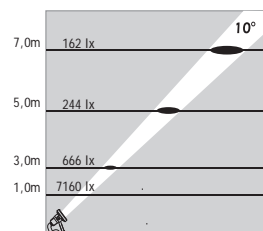

6 x 700 mA (18 W) LED		Total Lighting Output	Code No
Warm White	3300 K	493 lm	421511
Natural White	4500 K	493 lm	421512
Cool White	6000 K	758 lm	421513
Blue			421514
Red			421515
Amber			421516
Green			421517