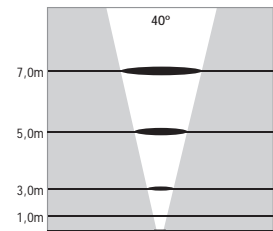

- Voltage : 40V DC
- Lens : 25°, 40°
- Diffuser : 8 mm Clear Glass (Frosted Glass on request)
- Cable : Potted 10 m 4x0,75 H03 VV-F

9 x 350 mA (9 W) RGB LED

Code No
412241