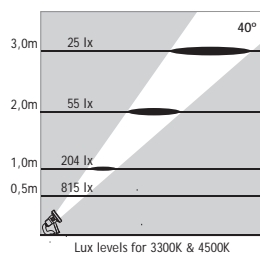

1 x 700 mA (3 W) LED

		Total Lighting Output	Code No
Warm White	3300 K	83 lm	421271
Natural White	4500 K	83 lm	421272
Cool White	6000 K	126 lm	421273
Blue			421274
Red			421275
Amber			421276
Green			421277