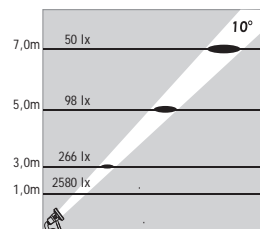

ATLANTIS 2

NEAR WATER LED SPOTS

Class III IP67 IK10

Voltage : 24V AC or DC
Lens : 10°, 25°, 40°
Diffuser : 8 mm Clear Glass (Frosted Glass on request)
Cable : Potted 5 m 2x0,75 H03 VV-F

3 x 350 mA (3 W) LED		Total Lighting Output	Code No
Warm White	3300 K	142 lm	421391
Natural White	4500 K	142 lm	421392
Cool White	6000 K	217 lm	421393
Blue			421394
Red			421395
Amber			421396
Green			421397

3 x 700 mA (9 W) LED		Total Lighting Output	Code No
Warm White	3300 K	256 lm	421401
Natural White	4500 K	256 lm	421402
Cool White	6000 K	391 lm	421403
Blue			421404
Red			421405
Amber			421406
Green			421407

Available also with stainless steel picket for ground mounting