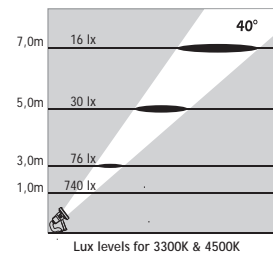

Voltage : 24V AC or DC on request
Lens : 10°, 25°, 40°
Diffuser : 8 mm Clear Glass (Frosted Glass on request)
Cable : Potted 5 m 2x0,75 H03 VV-F

6 x 350 mA (6 W) LED		Total Lighting Output	Code No
Warm White	3300 K	274 lm	412311
Natural White	4500 K	274 lm	412316
Cool White	6000 K	421 lm	412317
Blue			412312
Red			412313
Amber			412314
Green			412315