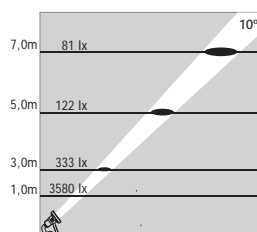

3 x 700 mA (9 W) LED		Total Lighting Output	Code No
Warm White	3300 K	256 lm	421381
Natural White	4500 K	256 lm	421382
Cool White	6000 K	391 lm	421383
Blue			421384
Red			421385
Amber			421386
Green			421387