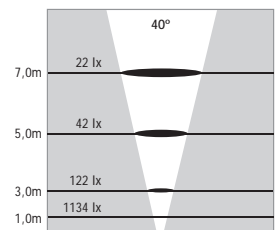

Lux levels for 3300K & 4500K