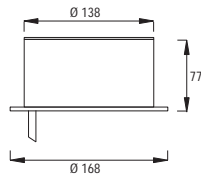

Cable exits from bottom   Cable exits from side