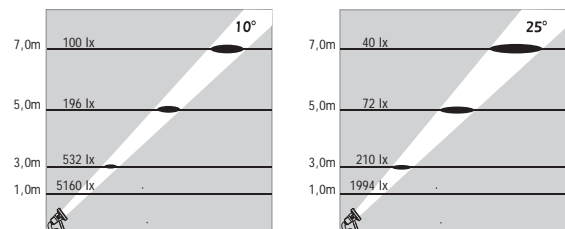

Voltage : 24V AC or DC on request
Lens : 10°, 25°, 40°
Diffuser : 8 mm Clear Glass (Frosted Glass on request)
Cable : Potted 5 m 2x0,75 H03 VV-F

6 x 350 mA (6 W) LED		Total Lighting Output	Code No
Warm White	3300 K	274 lm	412311
Natural White	4500 K	274 lm	412316
Cool White	6000 K	421 lm	412317
Blue			412312
Red			412313
Amber			412314
Green			412315