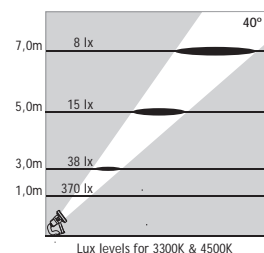

ATLANTIS 2

NEAR WATER LED SPOTS IP67 IK10

Voltage : 24V AC or DC
Lens : 10°, 25°, 40°
Diffuser : 8 mm Clear Glass (Frosted Glass on request)
Cable : Potted 5 m 2x0,75 H03 VV-F

3 x 350 mA (3 W) LED		Total Lighting Output	Code No
Warm White	3300 K	142 lm	412291
Natural White	4500 K	142 lm	412296
Cool White	6000 K	217 lm	412297
Blue			412292
Red			412293
Amber			412294
Green			412295

3 x 700 mA (9 W) LED		Total Lighting Output	Code No
Warm White	3300 K	256 lm	421381
Natural White	4500 K	256 lm	421382
Cool White	6000 K	391 lm	421383
Blue			421384
Red			421385
Amber			421386
Green			421387

Available also with stainless steel picket for ground mounting