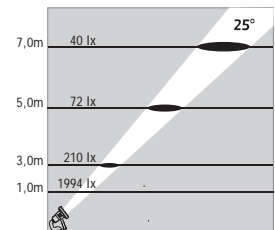

ATLANTIS 5

NEAR WATER LED SPOT

Class III IP67 IK10

Voltage : 24V AC or DC
Lens : 10°, 25°, 40°
Diffuser : 8 mm Clear Glass (Frosted Glass on request)
Cable : Potted 5 m 2x0,75 H03 VV-F

6 x 350 mA (6 W) LED

Color	Temp (K)	Total Lighting Output (lm)	Code No
Warm White	3300 K	274 lm	412341
Natural White	4500 K	274 lm	412346
Cool White	6000 K	421 lm	412347
Blue			412342
Red			412343
Amber			412344
Green			412345

6 x 700 mA (18 W) LED

Color	Temp (K)	Total Lighting Output (lm)	Code No
Warm White	3300 K	493 lm	421971
Natural White	4500 K	493 lm	421972
Cool White	6000 K	758 lm	421973
Blue			421974
Red			421975
Amber			421976
Green			421977

Available also with stainless steel picket for ground mounting