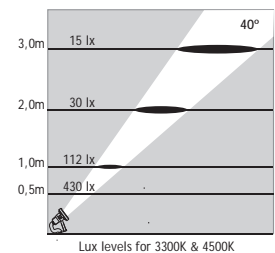

ATLANTIS 1

NEAR WATER LED SPOTS

Class III IP67 IK10

Voltage : 24V AC or DC
Lens : 10°, 25°, 40°
Diffuser : 8 mm Clear Glass (Frosted Glass on request)
Cable : Potted 5 m 2x0,75 H03 VV-F

1 x 350 mA (1 W) LED

		Total Lighting Output	Code No
Warm White	3300 K	46 lm	421261
Natural White	4500 K	46 lm	421262
Cool White	6000 K	70 lm	421263
Blue			421264
Red			421265
Amber			421266
Green			421267

1 x 700 mA (3 W) LED

		Total Lighting Output	Code No
Warm White	3300 K	83 lm	421271
Natural White	4500 K	83 lm	421272
Cool White	6000 K	126 lm	421273
Blue			421274
Red			421275
Amber			421276
Green			421277

Available also with stainless steel picket for ground mounting