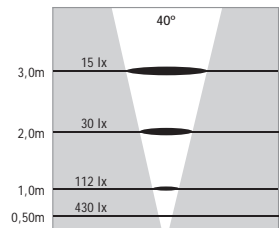

Lux levels for 3300K & 4500K

1 x 700 mA (3 W) LED

		Total Lighting Output	Code No
Warm White	3300 K	83 lm	421241
Natural White	4500 K	83 lm	421242
Cool White	6000 K	126 lm	421243
Blue			421244
Red			421245
Amber			421246
Green			421247