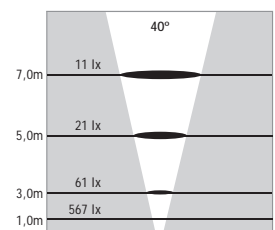

Lux levels for 3300K & 4500K