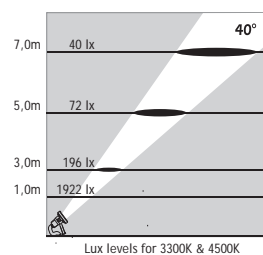

9 x 700 mA (27 W) LED		Total Lighting Output	Code No
	Warm White 3300 K	808 lm	421611
	Natural White 4500 K	808 lm	421612
	Cool White 6000 K	1224 lm	421613
	Blue		421614
	Red		421615
	Amber		421616
	Green		421617