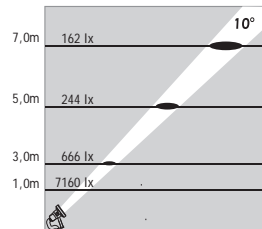

6 x 700 mA (18 W) LED

Color	Temp (K)	Total Lighting Output (lm)	Code No
Warm White	3300 K	493 lm	421971
Natural White	4500 K	493 lm	421972
Cool White	6000 K	758 lm	421973
Blue			421974
Red			421975
Amber			421976
Green			421977