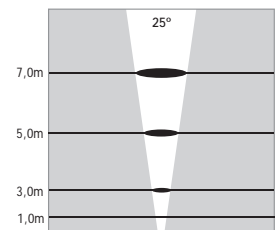

- Voltage : 40V DC
- Lens : 25°, 40°
- Diffuser : 8 mm Clear Glass (Frosted Glass on request)
- Cable : Potted 10m 4x0,75 H03 VV-F

27 x 350 mA (30 W) RGB LED

Code No
Round Square
412201 412211