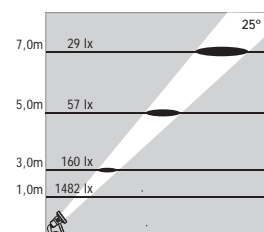

3 x 700 mA (9 W) LED		Total Lighting Output	Code No
Warm White	3300 K	256 lm	421381
Natural White	4500 K	256 lm	421382
Cool White	6000 K	391 lm	421383
Blue			421384
Red			421385
Amber			421386
Green			421387