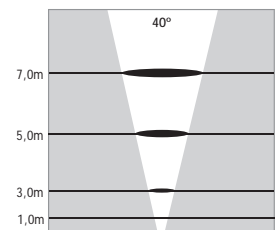

- Voltage : 40V DC
- Lens : 25°, 40°
- Diffuser : 8 mm Clear Glass (Frosted Glass on request)
- Cable : Potted 10m 4x0,75 H03 VV-F

27 x 350 mA (30 W) RGB LED

Code No
Round Square
412201 412211