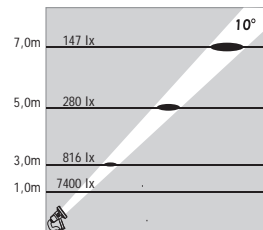

ATLANTIS 5

NEAR WATER LED SPOT

Class III IP67 IK10

Voltage : 24V AC or DC
Lens : 10°, 25°, 40°
Diffuser : 8 mm Clear Glass (Frosted Glass on request)
Cable : Potted 5 m 2x0,75 H03 VV-F

9 x 350 mA (9 W) LED		Total Lighting Output	Code No
	Warm White 3300 K	449 lm	412351
	Natural White 4500 K	449 lm	412356
	Cool White 6000 K	680 lm	412357
	Blue		412352
	Red		412353
	Amber		412354
	Green		412355

9 x 700 mA (27 W) LED		Total Lighting Output	Code No
	Warm White 3300 K	808 lm	421981
	Natural White 4500 K	808 lm	421982
	Cool White 6000 K	1224 lm	421983
	Blue		421984
	Red		421985
	Amber		421986
	Green		421987

Available also with stainless steel picket for ground mounting