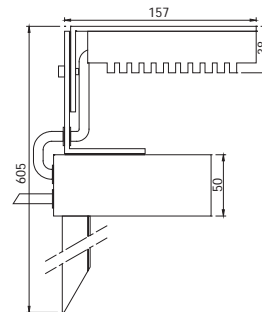

6 x 700 mA (18 W) LED

Color	Temp (K)	Total Lighting Output (lm)	Code No
Warm White	3300 K	493 lm	421971
Natural White	4500 K	493 lm	421972
Cool White	6000 K	758 lm	421973
Blue			421974
Red			421975
Amber			421976
Green			421977