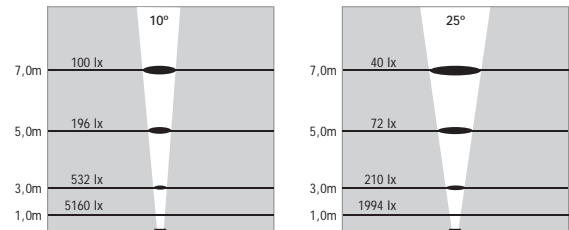

Voltage : 24V AC or DC on request
Lens : 10°, 25°, 40°
Diffuser : 8 mm Clear Glass (Frosted Glass on request)
Cable : Potted 5 m 2x0,75 H03 VV-F

	6 x 350 mA (6 W) LED	Total Lighting Output	Code No	
			Round	Square
Warm White	3300 K	274 lm	412161	412171
Natural White	4500 K	274 lm	412166	412176
Cool White	6000 K	421 lm	412167	412177
Blue			412162	412172
Red			412163	412173
Amber			412164	412174
Green			412165	412175

Lux levels for 3300K & 4500K

	6 x 700 mA (18 W) LED	Total Lighting Output	Code No	
			Round	Square
Warm White	3300 K	493 lm	421891	421901
Natural White	4500 K	493 lm	421892	421902
Cool White	6000 K	758 lm	421893	421903
Blue			421894	421904
Red			421895	421905
Amber			421896	421906
Green			421897	421907