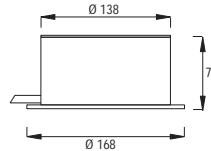

Lux levels for 3300K & 4500K

ATLANTIS 5

NEAR WATER SURFACE MOUNTED LED FIXTURES

Class III IP67 IK10

Cable exits from bottom Cable exits from side

- Voltage : 24V AC or DC on request
- Lens : 10°, 25°, 40°
- Diffuser : 8 mm Clear Glass (Frosted Glass on request)
- Cable : Potted 5 m 2x0,75 H03 VV-F