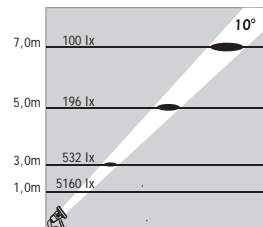

ATLANTIS 3

NEAR WATER LED SPOTS

Class III IP67 IK10

Voltage : 24V AC or DC
Lens : 10°, 25°, 40°
Diffuser : 8 mm Clear Glass (Frosted Glass on request)
Cable : Potted 5 m 2x0,75 H03 VV-F

6 x 350 mA (6 W) LED		Total Lighting Output	Code No
Warm White	3300 K	274 lm	421501
Natural White	4500 K	274 lm	421502
Cool White	6000 K	421 lm	421503
Blue			421504
Red			421505
Amber			421506
Green			421507

6 x 700 mA (18 W) LED		Total Lighting Output	Code No
Warm White	3300 K	493 lm	421511
Natural White	4500 K	493 lm	421512
Cool White	6000 K	758 lm	421513
Blue			421514
Red			421515
Amber			421516
Green			421517

Available also with stainless steel picket for ground mounting