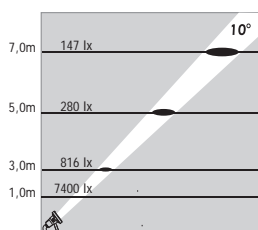

ATLANTIS 5

NEAR WATER LED SPOTS

Class III IP67 IK10

Voltage : 24V AC or DC on request
Lens : 10°, 25°, 40°
Diffuser : 8 mm Clear Glass (Frosted Glass on request)
Cable : Potted 5 m 2x0,75 H03 VV-F

9 x 350 mA (9 W) LED		Total Lighting Output	Code No
Warm White	3300 K	449 lm	412321
Natural White	4500 K	449 lm	412326
Cool White	6000 K	680 lm	412327
Blue			412322
Red			412323
Amber			412324
Green			412325