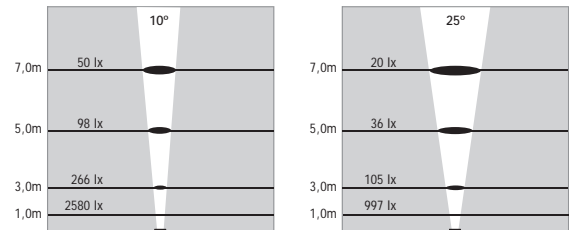

3 x 350 mA (3 W) LED	Total Lighting Output	Code No	
			Round	Square
Warm White	3300 K	142 lm	412121	412131
Natural White	4500 K	142 lm	412126	412136
Cool White	6000 K	217 lm	412127	412137
Blue			412122	412132
Red			412123	412133
Amber			412124	412134
Green			412125	412135

Lux levels for 3300K & 4500K

	3 x 700 mA (9 W) LED	Total Lighting Output	Code No	
			Round	Square
Warm White	3300 K	256 lm	421351	421361
Natural White	4500 K	256 lm	421352	421362
Cool White	6000 K	391 lm	421353	421363
Blue			421354	421364
Red			421355	421365
Amber			421356	421366
Green			421357	421367