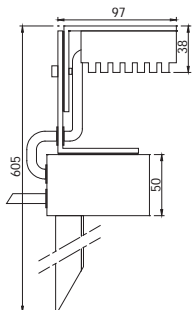

- Voltage : 40V DC
- Lens : 25°, 40°
- Diffuser : 8 mm Clear Glass (Frosted Glass on request)
- Cable : Potted 10 m 4x0,75 H03 VV-F

9 x 350 mA (9 W) LED

Code No
412411

Available also with
stainless steel picket
for ground mounting