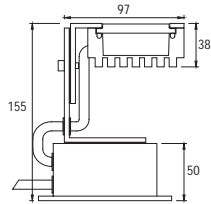

ATLANTIS 2

NEAR WATER RGB LED SPOT Class III IP67 IK10