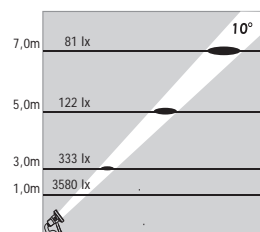

3 x 700 mA (9 W) LED		Total Lighting Output	Code No
Warm White	3300 K	256 lm	421401
Natural White	4500 K	256 lm	421402
Cool White	6000 K	391 lm	421403
Blue			421404
Red			421405
Amber			421406
Green			421407