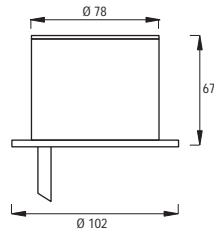

ATLANTIS 2

NEAR WATER SURFACE MOUNTED RGB LED FIXTURE Class III IP67 IK10

Cable exits from bottom