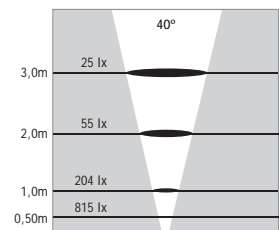

Lux levels for 3300K & 4500K