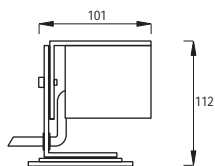

ATLANTIS 2

NEAR WATER LED SPOTS IP67 IK10

Voltage : 24V AC or DC
Lens : 10°, 25°, 40°
Diffuser : 8 mm Clear Glass (Frosted Glass on request)
Cable : Potted 5 m 2x0,75 H03 VV-F

3 x 350 mA (3 W) LED		Total Lighting Output	Code No
Warm White	3300 K	142 lm	412291
Natural White	4500 K	142 lm	412296
Cool White	6000 K	217 lm	412297
Blue			412292
Red			412293
Amber			412294
Green			412295