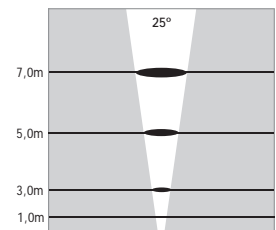

Voltage : 40V DC
Lens : 25°, 40°
Diffuser : 8 mm Clear Glass (Frosted Glass on request)
Cable : Potted 10m 4x0,75 H03 VV-F

9 x 350 mA (9 W) RGB LED

Code No
Round Square
412141 412151