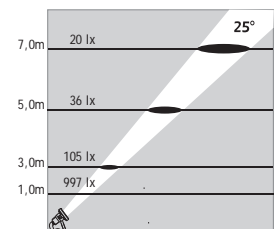

ATLANTIS 2

NEAR WATER LED SPOTS

Class III IP67 IK10

Voltage : 24V AC or DC
Lens : 10°, 25°, 40°
Diffuser : 8 mm Clear Glass (Frosted Glass on request)
Cable : Potted 5 m 2x0,75 H03 VV-F

3 x 350 mA (3 W) LED		Total Lighting Output	Code No
Warm White	3300 K	142 lm	421391
Natural White	4500 K	142 lm	421392
Cool White	6000 K	217 lm	421393
Blue			421394
Red			421395
Amber			421396
Green			421397

3 x 700 mA (9 W) LED		Total Lighting Output	Code No
Warm White	3300 K	256 lm	421401
Natural White	4500 K	256 lm	421402
Cool White	6000 K	391 lm	421403
Blue			421404
Red			421405
Amber			421406
Green			421407

Available also with stainless steel picket for ground mounting