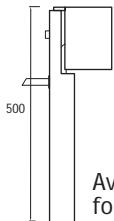

Voltage : 40V DC
Lens : 25°, 40°
Diffuser : 8 mm Clear Glass (Frosted Glass on request)
Cable : Potted 10 m 4x0,75 H03 VV-F

9 x 350 mA (9 W) RGB LED

Code No
412301

Available also with stainless steel picket
for ground mounting