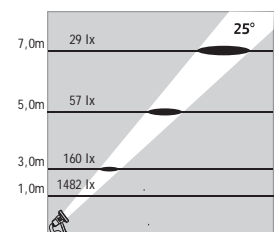

3 x 700 mA (9 W) LED		Total Lighting Output	Code No
Warm White	3300 K	256 lm	421401
Natural White	4500 K	256 lm	421402
Cool White	6000 K	391 lm	421403
Blue			421404
Red			421405
Amber			421406
Green			421407