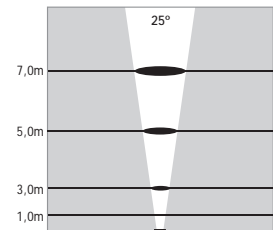

- Voltage : 40V DC
- Lens : 25°, 40°
- Diffuser : 8 mm Clear Glass (Frosted Glass on request)
- Cable : Potted 10 m 4x0,75 H03 VV-F

9 x 350 mA (9 W) RGB LED

Code No
412241