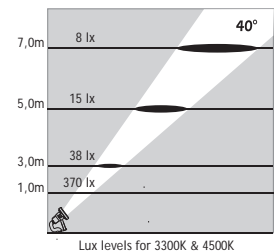

ATLANTIS 2

NEAR WATER LED SPOTS

Class III IP67 IK10

Voltage : 24V AC or DC
Lens : 10°, 25°, 40°
Diffuser : 8 mm Clear Glass (Frosted Glass on request)
Cable : Potted 5 m 2x0,75 H03 VV-F

3 x 350 mA (3 W) LED		Total Lighting Output	Code No
Warm White	3300 K	142 lm	421391
Natural White	4500 K	142 lm	421392
Cool White	6000 K	217 lm	421393
Blue			421394
Red			421395
Amber			421396
Green			421397

3 x 700 mA (9 W) LED		Total Lighting Output	Code No
Warm White	3300 K	256 lm	421401
Natural White	4500 K	256 lm	421402
Cool White	6000 K	391 lm	421403
Blue			421404
Red			421405
Amber			421406
Green			421407

Available also with stainless steel picket for ground mounting