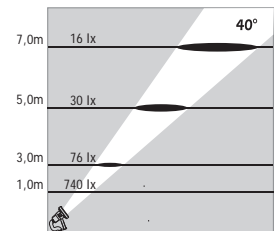

ATLANTIS 5

NEAR WATER LED SPOT

Class III IP67 IK10

Voltage : 24V AC or DC
Lens : 10°, 25°, 40°
Diffuser : 8 mm Clear Glass (Frosted Glass on request)
Cable : Potted 5 m 2x0,75 H03 VV-F

6 x 350 mA (6 W) LED

Color	Temp (K)	Total Lighting Output (lm)	Code No
Warm White	3300 K	274 lm	412341
Natural White	4500 K	274 lm	412346
Cool White	6000 K	421 lm	412347
Blue			412342
Red			412343
Amber			412344
Green			412345

6 x 700 mA (18 W) LED

Color	Temp (K)	Total Lighting Output (lm)	Code No
Warm White	3300 K	493 lm	421971
Natural White	4500 K	493 lm	421972
Cool White	6000 K	758 lm	421973
Blue			421974
Red			421975
Amber			421976
Green			421977

Available also with stainless steel picket for ground mounting