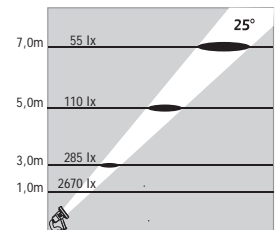

ATLANTIS 5

NEAR WATER LED SPOT

Class III IP67 IK10

Voltage : 24V AC or DC
Lens : 10°, 25°, 40°
Diffuser : 8 mm Clear Glass (Frosted Glass on request)
Cable : Potted 5 m 2x0,75 H03 VV-F

9 x 350 mA (9 W) LED		Total Lighting Output	Code No
	Warm White 3300 K	449 lm	412351
	Natural White 4500 K	449 lm	412356
	Cool White 6000 K	680 lm	412357
	Blue		412352
	Red		412353
	Amber		412354
	Green		412355

9 x 700 mA (27 W) LED		Total Lighting Output	Code No
	Warm White 3300 K	808 lm	421981
	Natural White 4500 K	808 lm	421982
	Cool White 6000 K	1224 lm	421983
	Blue		421984
	Red		421985
	Amber		421986
	Green		421987

Available also with stainless steel picket for ground mounting