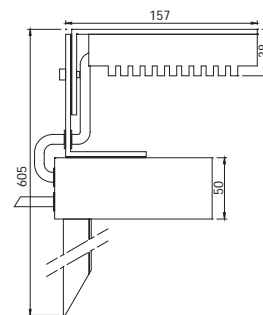

9 x 700 mA (27 W) LED		Total Lighting Output	Code No
	Warm White 3300 K	808 lm	421981
	Natural White 4500 K	808 lm	421982
	Cool White 6000 K	1224 lm	421983
	Blue		421984
	Red		421985
	Amber		421986
	Green		421987