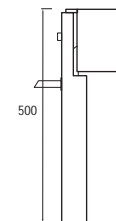

1 x 700 mA (3 W) LED		Total Lighting Output	Code No
Warm White	3300 K	83 lm	421251
Natural White	4500 K	83 lm	421252
Cool White	6000 K	126 lm	421253
Blue			421254
Red			421255
Amber			421256
Green			421257