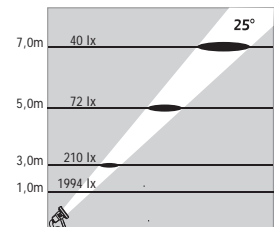

ATLANTIS 3

NEAR WATER LED SPOTS

Class III IP67 IK10

Voltage : 24V AC or DC
Lens : 10°, 25°, 40°
Diffuser : 8 mm Clear Glass (Frosted Glass on request)
Cable : Potted 5 m 2x0,75 H03 VV-F

6 x 350 mA (6 W) LED		Total Lighting Output	Code No
Warm White	3300 K	274 lm	421501
Natural White	4500 K	274 lm	421502
Cool White	6000 K	421 lm	421503
Blue			421504
Red			421505
Amber			421506
Green			421507

6 x 700 mA (18 W) LED		Total Lighting Output	Code No
Warm White	3300 K	493 lm	421511
Natural White	4500 K	493 lm	421512
Cool White	6000 K	758 lm	421513
Blue			421514
Red			421515
Amber			421516
Green			421517

Available also with stainless steel picket for ground mounting