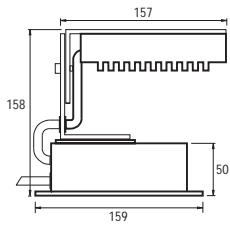

ATLANTIS 5

NEAR WATER LED SPOT

Class III IP67 IK10

Voltage : 24V AC or DC
Lens : 10°, 25°, 40°
Diffuser : 8 mm Clear Glass (Frosted Glass on request)
Cable : Potted 5 m 2x0,75 H03 VV-F

9 x 350 mA (9 W) LED		Total Lighting Output	Code No
	Warm White 3300 K	449 lm	412351
	Natural White 4500 K	449 lm	412356
	Cool White 6000 K	680 lm	412357
	Blue		412352
	Red		412353
	Amber		412354
	Green		412355