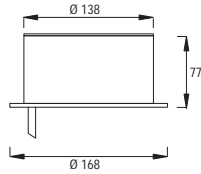

Lux levels for 3300K & 4500K

ATLANTIS 5

NEAR WATER SURFACE MOUNTED LED FIXTURES

Class III IP67 IK10

Cable exits from bottom Cable exits from side

- Voltage : 24V AC or DC on request
- Lens : 10°, 25°, 40°
- Diffuser : 8 mm Clear Glass (Frosted Glass on request)
- Cable : Potted 5 m 2x0,75 H03 VV-F