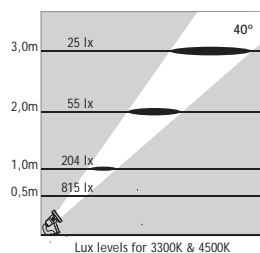

1 x 700 mA (3 W) LED		Total Lighting Output	Code No
Warm White	3300 K	83 lm	421251
Natural White	4500 K	83 lm	421252
Cool White	6000 K	126 lm	421253
Blue			421254
Red			421255
Amber			421256
Green			421257