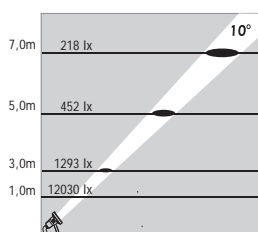

9 x 700 mA (27 W) LED		Total Lighting Output	Code No
Warm White	3300 K	808 lm	421951
Natural White	4500 K	808 lm	421952
Cool White	6000 K	1224 lm	421953
Blue			421954
Red			421955
Amber			421956
Green			421957