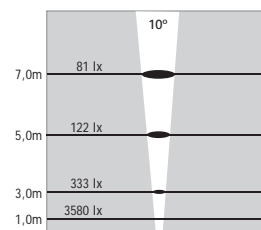

Lux levels for 3300K & 4500K