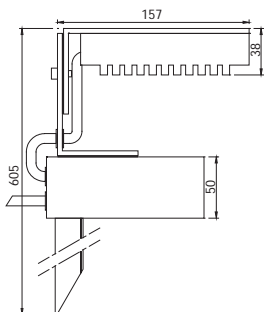

- Voltage : 40V DC
- Lens : 25°, 40°
- Diffuser : 8 mm Clear Glass (Frosted Glass on request)
- Cable : Potted 10 m 4x0,75 H03 VV-F

27 x 350 mA (30 W) RGB LED

Code No
412361

Available also with
stainless steel picket
for ground mounting