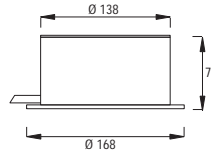

Cable exits from bottom   Cable exits from side

- Voltage : 24V AC or DC on request
- Lens : 10°, 25°, 40°
- Diffuser : 8 mm Clear Glass (Frosted Glass on request)
- Cable : Potted 5 m 2x0,75 H03 VV-F

6 x 350 mA (6 W) LED

		Total Lighting Output	Code No
Warm White	3300 K	274 lm	412251
Natural White	4500 K	274 lm	412256
Cool White	6000 K	421 lm	412257
Blue			412252
Red			412253
Amber			412254
Green			412255