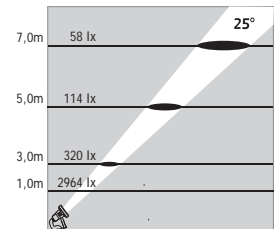

6 x 700 mA (18 W) LED

Color	Temp (K)	Total Lighting Output (lm)	Code No
Warm White	3300 K	493 lm	421971
Natural White	4500 K	493 lm	421972
Cool White	6000 K	758 lm	421973
Blue			421974
Red			421975
Amber			421976
Green			421977