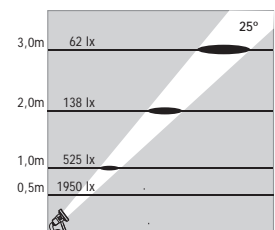

1 x 700 mA (3 W) LED

		Total Lighting Output	Code No
Warm White	3300 K	83 lm	421271
Natural White	4500 K	83 lm	421272
Cool White	6000 K	126 lm	421273
Blue			421274
Red			421275
Amber			421276
Green			421277