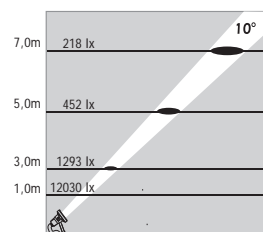

9 x 700 mA (27 W) LED		Total Lighting Output	Code No
	Warm White 3300 K	808 lm	421611
	Natural White 4500 K	808 lm	421612
	Cool White 6000 K	1224 lm	421613
	Blue		421614
	Red		421615
	Amber		421616
	Green		421617