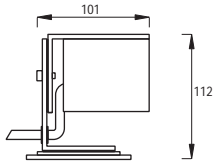

ATLANTIS 2

NEAR WATER RGB LED SPOT Class III IP67 IK10