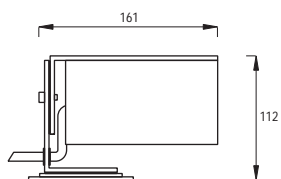

ATLANTIS 5

NEAR WATER LED SPOTS

Class III IP67 IK10

Voltage : 24V AC or DC on request
Lens : 10°, 25°, 40°
Diffuser : 8 mm Clear Glass (Frosted Glass on request)
Cable : Potted 5 m 2x0,75 H03 VV-F

9 x 350 mA (9 W) LED		Total Lighting Output	Code No
Warm White	3300 K	449 lm	412321
Natural White	4500 K	449 lm	412326
Cool White	6000 K	680 lm	412327
Blue			412322
Red			412323
Amber			412324
Green			412325