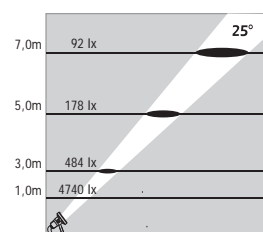

9 x 700 mA (27 W) LED		Total Lighting Output	Code No
Warm White	3300 K	808 lm	421951
Natural White	4500 K	808 lm	421952
Cool White	6000 K	1224 lm	421953
Blue			421954
Red			421955
Amber			421956
Green			421957