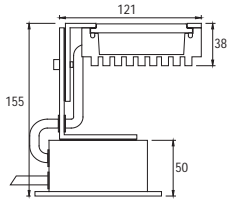

ATLANTIS 3

NEAR WATER LED SPOTS

Class III IP67 IK10

Voltage : 24V AC or DC
Lens : 10°, 25°, 40°
Diffuser : 8 mm Clear Glass (Frosted Glass on request)
Cable : Potted 5 m 2x0,75 H03 VV-F

6 x 350 mA (6 W) LED		Total Lighting Output	Code No
Warm White	3300 K	274 lm	421501
Natural White	4500 K	274 lm	421502
Cool White	6000 K	421 lm	421503
Blue			421504
Red			421505
Amber			421506
Green			421507