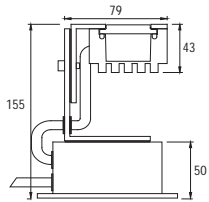

ATLANTIS 1

NEAR WATER LED SPOTS

Class III IP67 IK10

Voltage : 24V AC or DC
Lens : 10°, 25°, 40°
Diffuser : 8 mm Clear Glass (Frosted Glass on request)
Cable : Potted 5 m 2x0,75 H03 VV-F

1 x 350 mA (1 W) LED

		Total Lighting Output	Code No
Warm White	3300 K	46 lm	421261
Natural White	4500 K	46 lm	421262
Cool White	6000 K	70 lm	421263
Blue			421264
Red			421265
Amber			421266
Green			421267