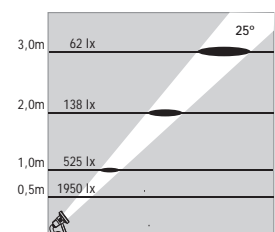

1 x 700 mA (3 W) LED		Total Lighting Output	Code No
Warm White	3300 K	83 lm	421251
Natural White	4500 K	83 lm	421252
Cool White	6000 K	126 lm	421253
Blue			421254
Red			421255
Amber			421256
Green			421257