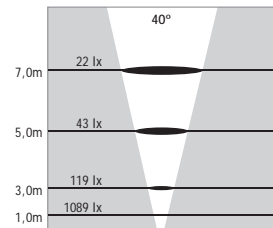

Lux Levels for 3300K & 4500K

	9 x 700 mA (27 W) LED	Total Lighting Output	Code No	
			Round	Square
Warm White	3300 K	808 lm	421911	421921
Natural White	4500 K	808 lm	421912	421922
Cool White	6000 K	1224 lm	421913	421923
Blue			421914	421924
Red			421915	421925
Amber			421916	421926
Green			421917	421927