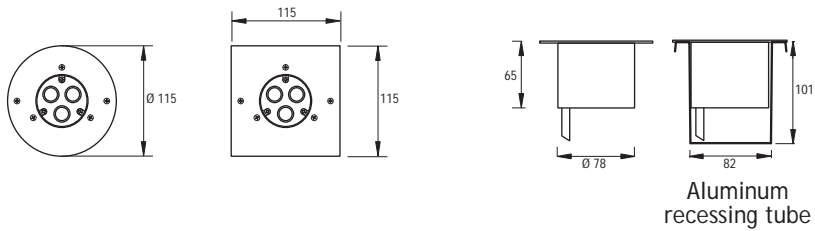

ATLANTIS 2

NEAR WATER RECESSED RGB LED FIXTURES

Class III IP67 IK10

With Recessing Tube