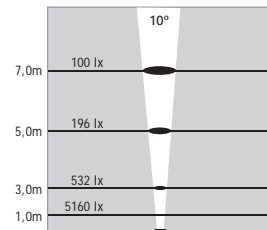

Lux levels for 3300K & 4500K

6 x 700 mA (18 W) LED

		Total Lighting Output	Code No
Warm White	3300 K	493 lm	421931
Natural White	4500 K	493 lm	421932
Cool White	6000 K	758 lm	421933
Blue			421934
Red			421935
Amber			421936
Green			421937