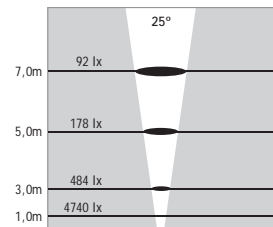

Lux Levels for 3300K & 4500K