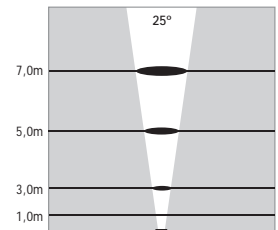

- Voltage : 40V DC
- Lens : 25°, 40°
- Diffuser : 8 mm Clear Glass (Frosted Glass on request)
- Cable : Potted 10 m 4x0,75 H03 VV-F

27 x 350 mA (30 W) RGB LED

Code No
412271