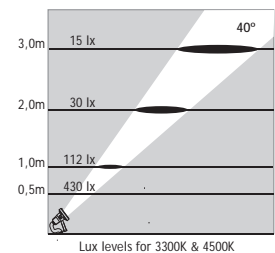

ATLANTIS 1

NEAR WATER LED SPOTS Class III IP67 IK10

Voltage : 12V AC or DC (24V AC or DC on request)
Lens : 10°, 25°, 40°
Diffuser : 8 mm Clear Glass (Frosted Glass on request)
Cable : Potted 5 m 2x0,75 H03 VV-F

1 x 350 mA (1 W) LED		Total Lighting Output	Code No
Warm White	3300 K	46 lm	412281
Natural White	4500 K	46 lm	412286
Cool White	6000 K	70 lm	412287
Blue			412282
Red			412283
Amber			412284
Green			412285

1 x 700 mA (3 W) LED		Total Lighting Output	Code No
Warm White	3300 K	83 lm	421251
Natural White	4500 K	83 lm	421252
Cool White	6000 K	126 lm	421253
Blue			421254
Red			421255
Amber			421256
Green			421257

Available also with stainless steel picket for ground mounting