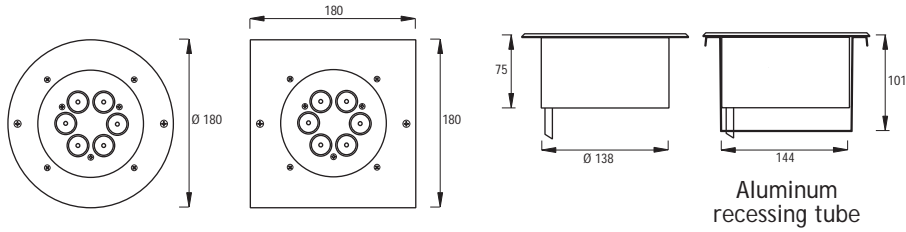

9 x 350 mA (9 W) RGB LED

Code No
 Round Square
 412141 412151

ATLANTIS 5

NEAR WATER RECESSED LED FIXTURES

Class III IP67 IK10

With Recessing Tube

Voltage : 24V AC or DC on request
Lens : 10°, 25°, 40°
Diffuser : 8 mm Clear Glass (Frosted Glass on request)
Cable : Potted 5 m 2x0,75 H03 VV-F