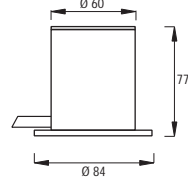

27 x 350 mA (30 W) RGB LED

Code No
Round Square
412201 412211

ATLANTIS 1

NEAR WATER SURFACE MOUNTED LED FIXTURES

Class III IP67 IK10

Cable exits from bottom Cable exits from side

Voltage : 12V AC or DC (24V AC or DC on request)
Lens : 10°, 25°, 40°
Diffuser : 8 mm Clear Glass (Frosted Glass on request)
Cable : Potted 5 m 2x0,75 H03 VV-F