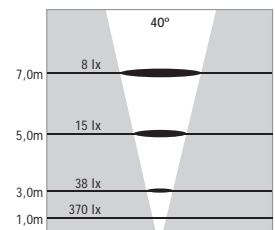

Lux levels for 3300K & 4500K

3 x 700 mA (9 W) LED		Total Lighting Output	Code No
Warm White	3300 K	256 lm	421371
Natural White	4500 K	256 lm	421372
Cool White	6000 K	391 lm	421373
Blue			421374
Red			421375
Amber			421376
Green			421377