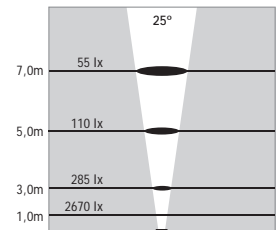

Lux levels for 3300K & 4500K

9 x 700 mA (27 W) LED

		Total Lighting Output	Code No
Warm White	3300 K	808 lm	421941
Natural White	4500 K	808 lm	421942
Cool White	6000 K	1224 lm	421943
Blue			421944
Red			421945
Amber			421946
Green			421947