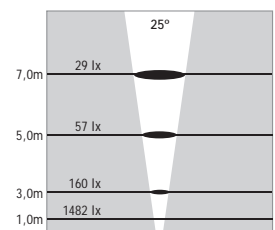

Lux levels for 3300K & 4500K