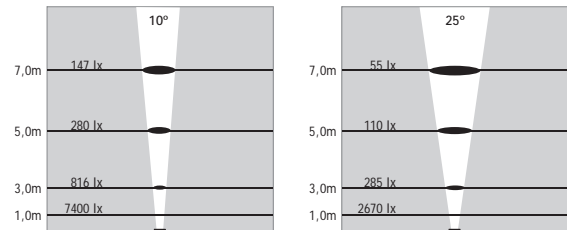

Lux Levels for 3300K & 4500K

	9 x 700 mA (27 W) LED	Total Lighting Output	Code No	
			Round	Square
Warm White	3300 K	808 lm	421911	421921
Natural White	4500 K	808 lm	421912	421922
Cool White	6000 K	1224 lm	421913	421923
Blue			421914	421924
Red			421915	421925
Amber			421916	421926
Green			421917	421927