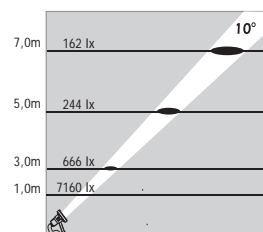

6 x 700 mA (18 W) LED		Total Lighting Output	Code No
Warm White	3300 K	493 lm	421961
Natural White	4500 K	493 lm	421962
Cool White	6000 K	758 lm	421963
Blue			421964
Red			421965
Amber			421966
Green			421967