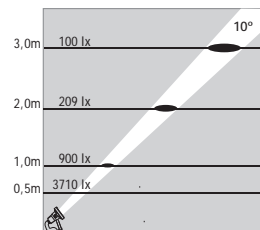

ATLANTIS 1

NEAR WATER LED SPOTS Class III IP67 IK10

Voltage : 12V AC or DC (24V AC or DC on request)
Lens : 10°, 25°, 40°
Diffuser : 8 mm Clear Glass (Frosted Glass on request)
Cable : Potted 5 m 2x0,75 H03 VV-F

1 x 350 mA (1 W) LED		Total Lighting Output	Code No
Warm White	3300 K	46 lm	412281
Natural White	4500 K	46 lm	412286
Cool White	6000 K	70 lm	412287
Blue			412282
Red			412283
Amber			412284
Green			412285

1 x 700 mA (3 W) LED		Total Lighting Output	Code No
Warm White	3300 K	83 lm	421251
Natural White	4500 K	83 lm	421252
Cool White	6000 K	126 lm	421253
Blue			421254
Red			421255
Amber			421256
Green			421257

Available also with stainless steel picket for ground mounting