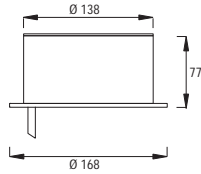

9 x 350 mA (9 W) RGB LED

Code No
412241

ATLANTIS 5

NEAR WATER SURFACE MOUNTED LED FIXTURES

Class III IP67 IK10

Cable exits from bottom Cable exits from side

- Voltage : 24V AC or DC on request
- Lens : 10°, 25°, 40°
- Diffuser : 8 mm Clear Glass (Frosted Glass on request)
- Cable : Potted 5 m 2x0,75 H03 VV-F