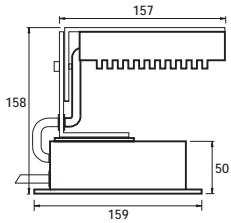

27 x 350 mA (30 W) RGB LED

Code No
412331

Available also with
stainless steel picket
for ground mounting

ATLANTIS 5

NEAR WATER LED SPOT

Class III IP67 IK10

Voltage : 24V AC or DC
 Lens : 10°, 25°, 40°
 Diffuser : 8 mm Clear Glass (Frosted Glass on request)
 Cable : Potted 5 m 2x0,75 H03 VV-F