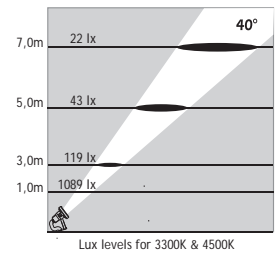

ATLANTIS 5

NEAR WATER LED SPOT

Class III IP67 IK10

Voltage : 24V AC or DC
Lens : 10°, 25°, 40°
Diffuser : 8 mm Clear Glass (Frosted Glass on request)
Cable : Potted 5 m 2x0,75 H03 VV-F

9 x 350 mA (9 W) LED		Total Lighting Output	Code No
	Warm White 3300 K	449 lm	412351
	Natural White 4500 K	449 lm	412356
	Cool White 6000 K	680 lm	412357
	Blue		412352
	Red		412353
	Amber		412354
	Green		412355

9 x 700 mA (27 W) LED		Total Lighting Output	Code No
	Warm White 3300 K	808 lm	421981
	Natural White 4500 K	808 lm	421982
	Cool White 6000 K	1224 lm	421983
	Blue		421984
	Red		421985
	Amber		421986
	Green		421987

Available also with stainless steel picket for ground mounting