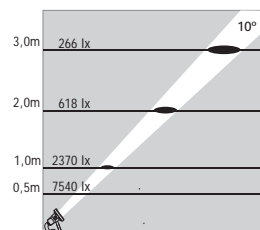

1 x 700 mA (3 W) LED

		Total Lighting Output	Code No
Warm White	3300 K	83 lm	421271
Natural White	4500 K	83 lm	421272
Cool White	6000 K	126 lm	421273
Blue			421274
Red			421275
Amber			421276
Green			421277