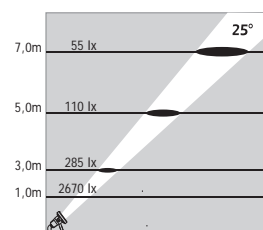

ATLANTIS 5

NEAR WATER LED SPOTS

Class III IP67 IK10

Voltage : 24V AC or DC on request
Lens : 10°, 25°, 40°
Diffuser : 8 mm Clear Glass (Frosted Glass on request)
Cable : Potted 5 m 2x0,75 H03 VV-F

9 x 350 mA (9 W) LED		Total Lighting Output	Code No
Warm White	3300 K	449 lm	412321
Natural White	4500 K	449 lm	412326
Cool White	6000 K	680 lm	412327
Blue			412322
Red			412323
Amber			412324
Green			412325