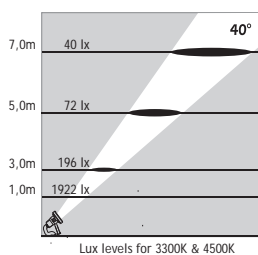

9 x 700 mA (27 W) LED		Total Lighting Output	Code No
Warm White	3300 K	808 lm	421951
Natural White	4500 K	808 lm	421952
Cool White	6000 K	1224 lm	421953
Blue			421954
Red			421955
Amber			421956
Green			421957