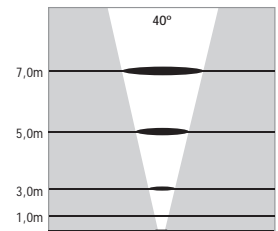

- Voltage : 40V DC
- Lens : 25°, 40°
- Diffuser : 8 mm Clear Glass (Frosted Glass on request)
- Cable : Potted 10 m 4x0,75 H03 VV-F

27 x 350 mA (30 W) RGB LED

Code No
412271