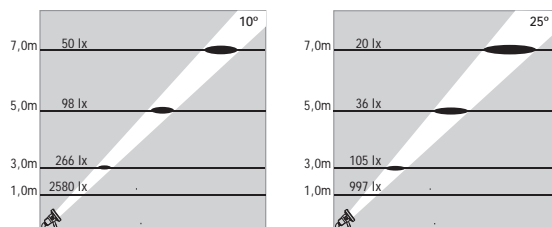

ATLANTIS 2

NEAR WATER LED SPOTS IP67 IK10

Voltage : 24V AC or DC
Lens : 10°, 25°, 40°
Diffuser : 8 mm Clear Glass (Frosted Glass on request)
Cable : Potted 5 m 2x0,75 H03 VV-F

3 x 350 mA (3 W) LED		Total Lighting Output	Code No
Warm White	3300 K	142 lm	412291
Natural White	4500 K	142 lm	412296
Cool White	6000 K	217 lm	412297
Blue			412292
Red			412293
Amber			412294
Green			412295

3 x 700 mA (9 W) LED		Total Lighting Output	Code No
Warm White	3300 K	256 lm	421381
Natural White	4500 K	256 lm	421382
Cool White	6000 K	391 lm	421383
Blue			421384
Red			421385
Amber			421386
Green			421387

Available also with stainless steel picket for ground mounting