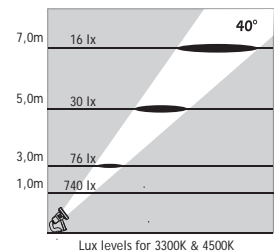

ATLANTIS 3

NEAR WATER LED SPOTS

Class III IP67 IK10

Voltage : 24V AC or DC
Lens : 10°, 25°, 40°
Diffuser : 8 mm Clear Glass (Frosted Glass on request)
Cable : Potted 5 m 2x0,75 H03 VV-F

6 x 350 mA (6 W) LED		Total Lighting Output	Code No
Warm White	3300 K	274 lm	421501
Natural White	4500 K	274 lm	421502
Cool White	6000 K	421 lm	421503
Blue			421504
Red			421505
Amber			421506
Green			421507

6 x 700 mA (18 W) LED		Total Lighting Output	Code No
Warm White	3300 K	493 lm	421511
Natural White	4500 K	493 lm	421512
Cool White	6000 K	758 lm	421513
Blue			421514
Red			421515
Amber			421516
Green			421517

Available also with stainless steel picket for ground mounting