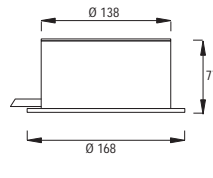

Cable exits from bottom   Cable exits from side