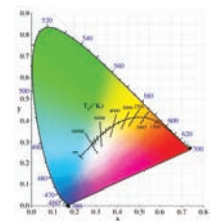

ATLANTIS

NEAR WATER LED FIXTURES

Class III IP67 IK10

The Atlantis Near Water series is specially designed to light objects around pools, fountains, and water features or near the sea with high power LED light. The series is made of solid 316L stainless steel and can therefore withstand these rough environments. Standard finish is polished stainless steel to avoid collection of dirt and algae, but a brushed finish is also possible. The series comes as recessed, surface mount or spots. The spots are heavy duty with stainless steel brackets for sturdy fixing. A specially developed power cable ensures for a long lifetime in extreme conditions without any ingress of water. The low voltage electronic LED driver is housed in the base of the fixture. The LEDs used come in 3 different tones of white, as well as blue, red, green, amber or RGB. Several lenses from 6 to 40 degrees are available to choose from to achieve the desired the light effect.

- **Frame**
  316L Stainless Steel
- **Body**
  316L Stainless Steel
- **Recessing Tube**
  Aluminium
- **Gaskets**
  Silicone
- **Diffusers**
  Tempered Glass
- **Screws**
  Stainless Steel
- **Mounting Brackets**
  316L Stainless Steel

LEDs

Only highest quality LEDs such as CREE and Seoul Semiconductor are used in production allowing for maximum lumen output and maximum lifetime. Most LEDs run on 350mA or 700mA depending on how much light output is required. The white color temperature binning is 200K at most, and always on the same x,y coordinates on the CIE diagram in accordance with Energy Star. This ensures consistent supply of the same color temperature over time. As LEDs are constantly developing and becoming more efficient, lumen output given in this catalogue are current as of March 2014. At 2700K, 3300K, and 4500K LED lumen output per led is 75lm; at 6000K the lumen output per led is 115lm. Total Lighting Output as printed in this catalogue is the actual light output of the entire fixture. The minimum CRI of the LEDs used is 85 with a majority of products over 90.

“Customization” is EMFA’s standard

EMFA offers many combinations for each fixture, as all fixtures are made in house. A combination of 2 finishes of stainless steel, 8 LED colors, 2 wattages, and 5 or more lenses and reflectors are available to make the fixture suitable for the required application. This is done without increasing lead-time and is available for large as well as small quantities.

Thermal Management

All fixtures are designed to withstand ambient temperatures of at least 50°C. The LEDs are mounted on metal core pcbs, which are mounted to the aluminium body of the fixture so that the entire fixture acts as a heat sink. Extensive testing is performed in EMFA's laboratory to ensure these values are maintained so that the lifetime of the LED is not compromised.