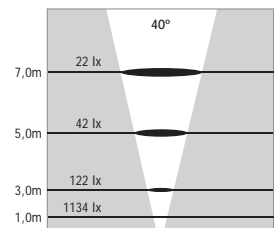

Lux levels for 3300K & 4500K