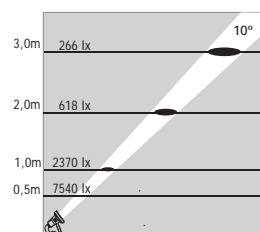

1 x 700 mA (3 W) LED		Total Lighting Output	Code No
Warm White	3300 K	83 lm	421251
Natural White	4500 K	83 lm	421252
Cool White	6000 K	126 lm	421253
Blue			421254
Red			421255
Amber			421256
Green			421257