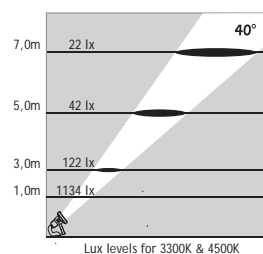

6 x 700 mA (18 W) LED		Total Lighting Output	Code No
Warm White	3300 K	493 lm	421511
Natural White	4500 K	493 lm	421512
Cool White	6000 K	758 lm	421513
Blue			421514
Red			421515
Amber			421516
Green			421517