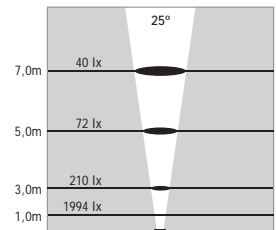

Lux levels for 3300K & 4500K

6 x 700 mA (18 W) LED

		Total Lighting Output	Code No
Warm White	3300 K	493 lm	421931
Natural White	4500 K	493 lm	421932
Cool White	6000 K	758 lm	421933
Blue			421934
Red			421935
Amber			421936
Green			421937