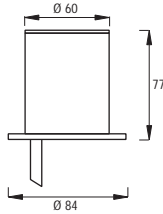

27 x 350 mA (30 W) RGB LED

Code No
Round Square
412201 412211

ATLANTIS 1

NEAR WATER SURFACE MOUNTED LED FIXTURES

Class III IP67 IK10

Cable exits from bottom Cable exits from side

Voltage : 12V AC or DC (24V AC or DC on request)
Lens : 10°, 25°, 40°
Diffuser : 8 mm Clear Glass (Frosted Glass on request)
Cable : Potted 5 m 2x0,75 H03 VV-F