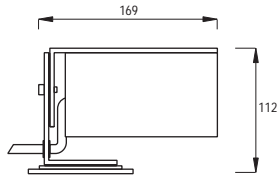

ATLANTIS 27

NEAR WATER RGB LED SPOT
Class III IP67 IK10

Voltage : 40V DC
Lens : 25°, 40°
Diffuser : 8 mm Clear Glass (Frosted Glass on request)
Cable : Potted 10 m 4x0,75 H03 VV-F

27 x 350 mA (30 W) RGB LED

Code No
412331