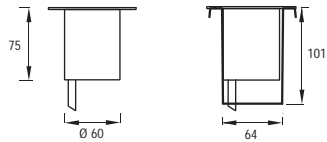

ATLANTIS 1

NEAR WATER LED FIXTURES Class III IP67 IK10

With Recessing Tube

Aluminum
recessing tube

Voltage : 12V AC or DC (24V AC or DC on request)
Lens : 10°, 25°, 40°
Diffuser : 8 mm Clear Glass (Frosted Glass on request)
Cable : Potted 5 m 2x0,75 H03 VV-F