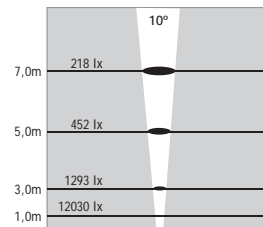

Lux Levels for 3300K & 4500K